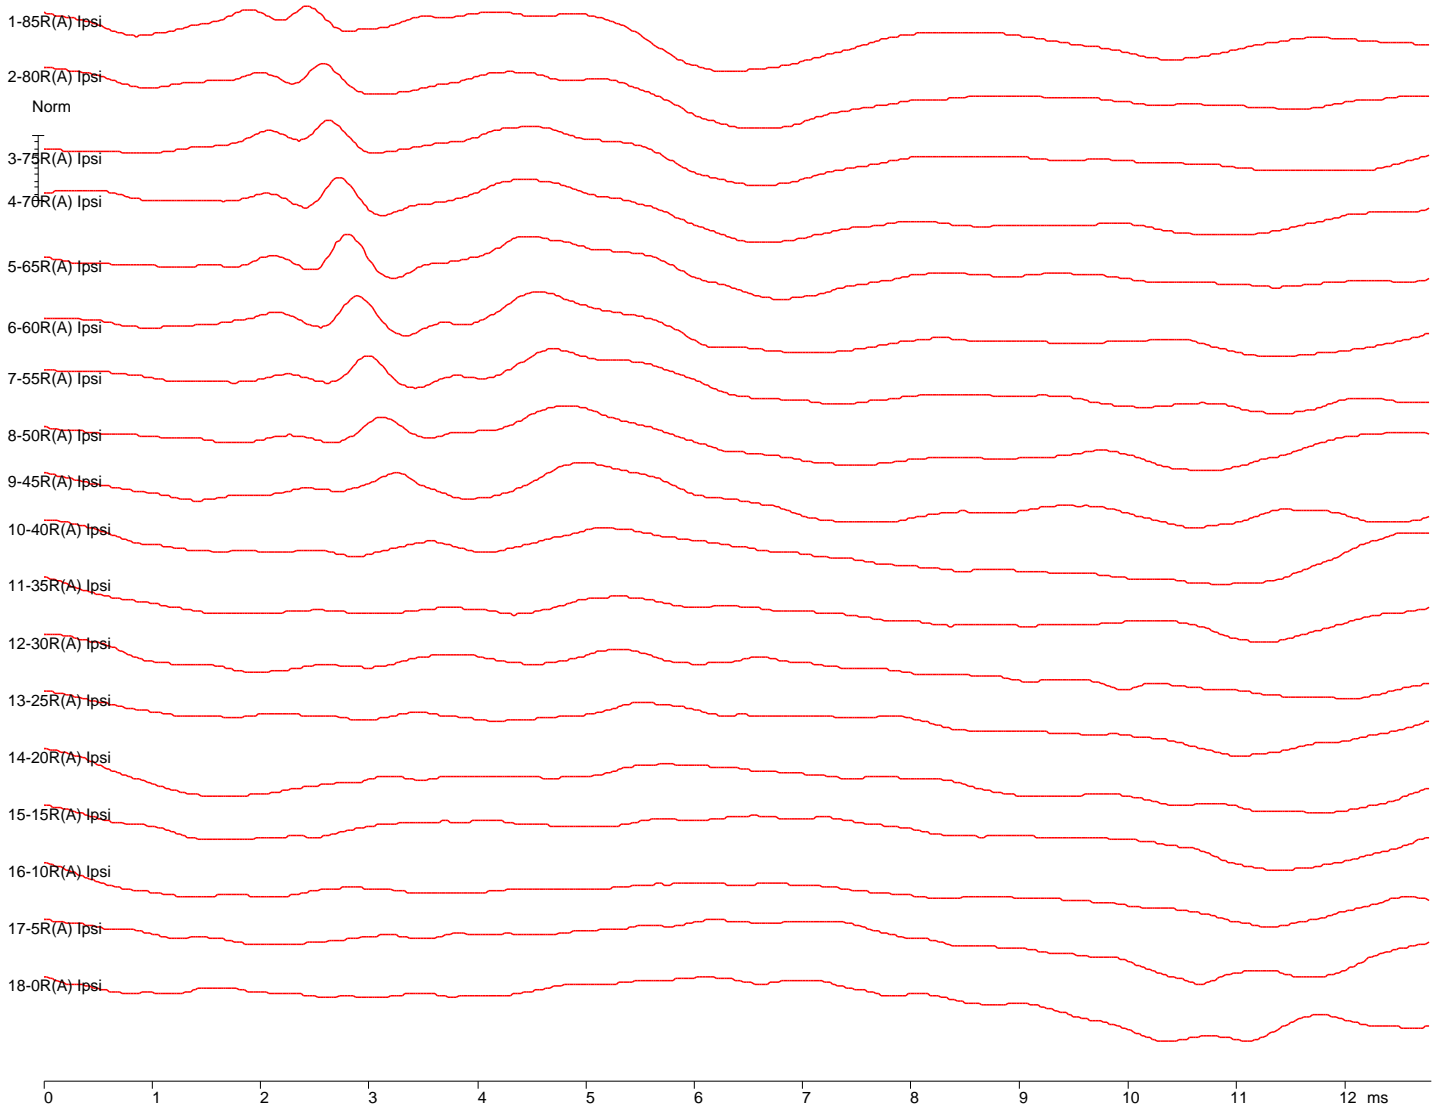

6860 SW 81st Street Miami, Florida 33143
305-668-6102 • 1-800-IHSYSTEMS • www.ihsys.com

A-35538-B 5304

ID: 3687064-A-35538 Page: 4 Test Date: Tuesday, February 6, 2024 DOB: Tuesday, October 17, 2023 Age: 3.7 months Report: Tuesday, February 6, 2024

Page 4

Num	Filename	Int	Ear	Stim. Type	Swps/Art	Rate	Mode	PP Amp	SNR	RN	Gain	Filters
1	58RA85A.4	85SPL	R	HFSM IHS7558_24kH	256/29	42.6	Altr	2.86	4.45	0.391	100	100-1500Hz
2	58RA80A.4	80SPL	R	HFSM IHS7558_24kH	256/34	42.6	Altr	2.72	5.22	0.287	100	100-1500Hz
3	58RA75A.4	75SPL	R	HFSM IHS7558_24kH	256/32	42.6	Altr	2.77	4.84	0.317	100	100-1500Hz
4	58RA70A.4	70SPL	R	HFSM IHS7558_24kH	256/32	42.6	Altr	2.43	6.64	0.226	100	100-1500Hz
5	58RA65A.4	65SPL	R	HFSM IHS7558_24kH	256/32	42.6	Altr	2.15	5.11	0.247	100	100-1500Hz
6	58RA60A.4	60SPL	R	HFSM IHS7558_24kH	256/34	42.6	Altr	2.21	3.41	0.386	100	100-1500Hz
7	58RA55A.4	55SPL	R	HFSM IHS7558_24kH	256/30	42.6	Altr	2.18	4.52	0.264	100	100-1500Hz
8	58RA50A.4	50SPL	R	HFSM IHS7558_24kH	256/31	42.6	Altr	2.12	3.89	0.329	100	100-1500Hz
9	58RA45A.4	45SPL	R	HFSM IHS7558_24kH	256/30	42.6	Altr	1.65	4.03	0.242	100	100-1500Hz
10	58RA40A.4	40SPL	R	HFSM IHS7558_24kH	256/30	42.6	Altr	1.86	3.14	0.248	100	100-1500Hz
11	58RA35A.4	35SPL	R	HFSM IHS7558_24kH	256/31	42.6	Altr	2.08	1.77	0.316	100	100-1500Hz
12	58RA30A.4	30SPL	R	HFSM IHS7558_24kH	256/32	42.6	Altr	1.56	1.83	0.198	100	100-1500Hz
13	58RA25A.4	25SPL	R	HFSM IHS7558_24kH	256/30	42.6	Altr	1.93	0.90	0.487	100	100-1500Hz
14	58RA20A.4	20SPL	R	HFSM IHS7558_24kH	256/30	42.6	Altr	1.64	1.30	0.279	100	100-1500Hz
15	58RA15A.4	15SPL	R	HFSM IHS7558_24kH	256/32	42.6	Altr	1.60	1.48	0.208	100	100-1500Hz
16	58RA10A.4	10SPL	R	HFSM IHS7558_24kH	256/31	42.6	Altr	2.15	1.72	0.188	100	100-1500Hz
17	58RA5A.4	5SPL	R	HFSM IHS7558_24kH	256/31	42.6	Altr	1.24	1.21	0.267	100	100-1500Hz
18	58RA0A.4	0SPL	R	HFSM IHS7558_24kH	256/34	42.6	Altr	1.06	1.03	0.259	100	100-1500Hz

System SNR & RN Region: 4.00 - 9.00 ms *indicates different region used

Num	Int	Ear	Peaks: Latency(ms) | Amp(uV) (AR=Amp Ratio)
1	85	R	
2	80	R	
3	75	R	
4	70	R	
5	65	R	
6	60	R	
7	55	R	
8	50	R	
9	45	R	
10	40	R	
11	35	R	
12	30	R	
13	25	R	
14	20	R	
15	15	R	
16	10	R	
17	5	R	
18	0	R