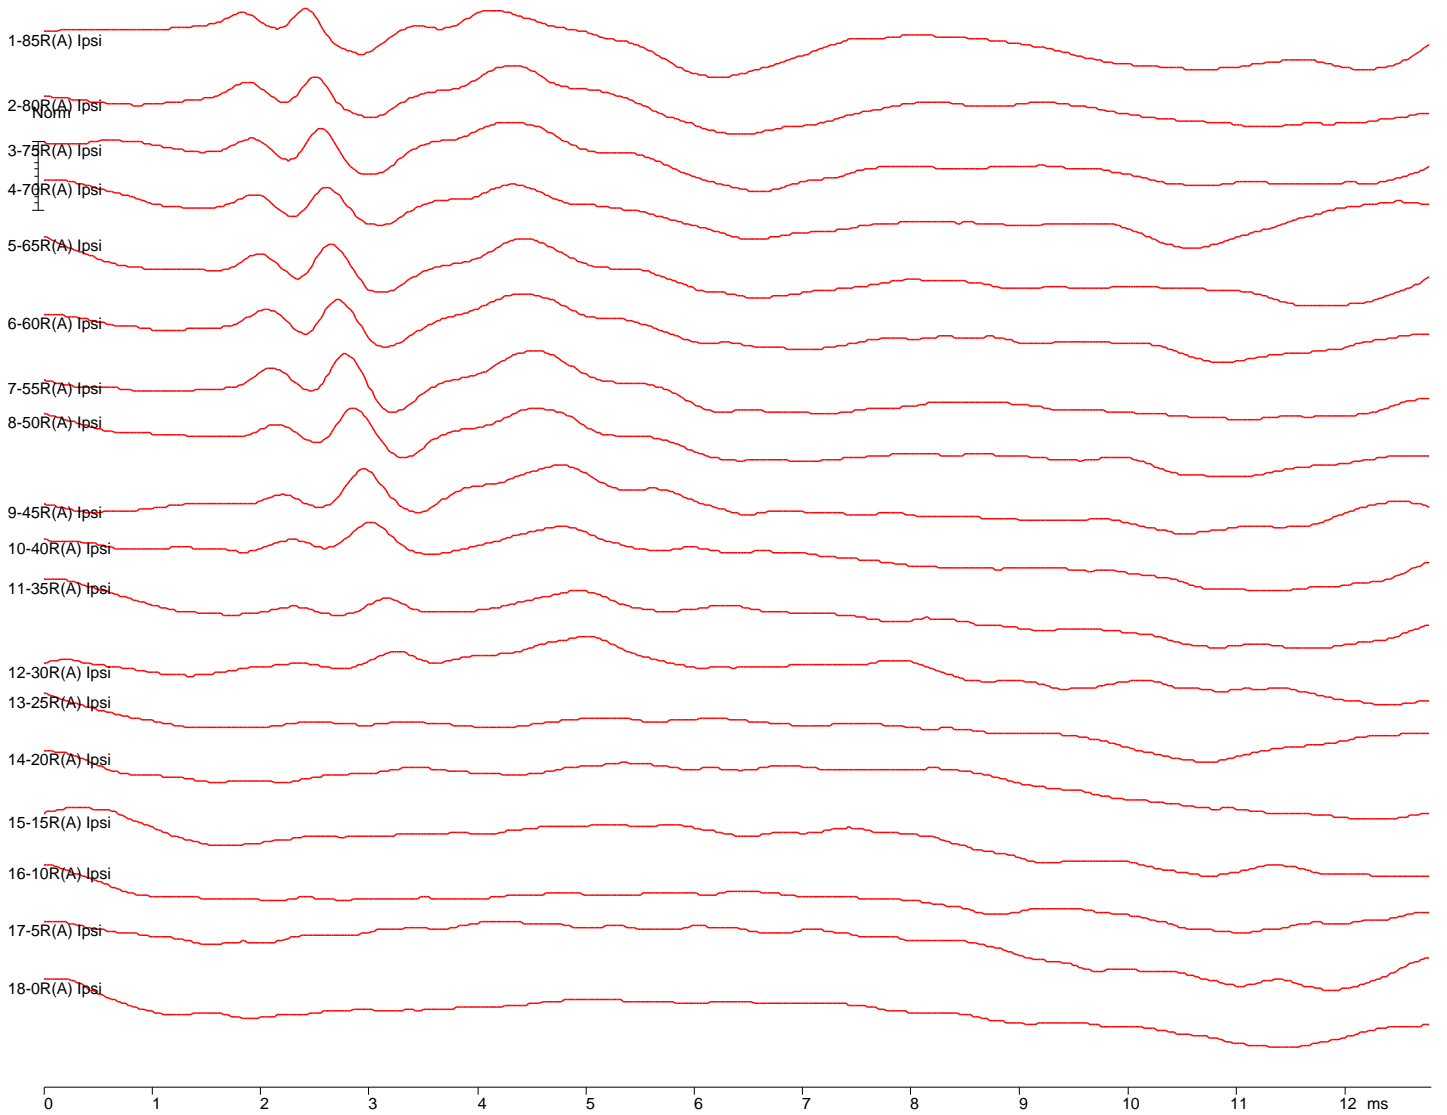

6860 SW 81st Street Miami, Florida 33143
305-668-6102 • 1-800-IHSYSTEMS • www.ihsys.com

A-35538-B 5304

ID: 3687064-A-35538 Page: 3 Test Date: Tuesday, February 6, 2024 DOB: Tuesday, October 17, 2023 Age: 3.7 months Report: Tuesday, February 6, 2024

Page 3

Num	Filename	Int	Ear	Stim. Type	Swps/Art	Rate	Mode	PP Amp	SNR	RN	Gain	Filters
1	58RA85A.3	85SPL	R	HFSM IHS7558_18kH	256/30	42.6	Altr	2.40	4.69	0.269	100	100-1500Hz
2	58RA80A.3	80SPL	R	HFSM IHS7558_18kH	256/32	42.6	Altr	2.32	4.63	0.281	100	100-1500Hz
3	58RA75A.3	75SPL	R	HFSM IHS7558_18kH	256/33	42.6	Altr	2.05	5.30	0.220	100	100-1500Hz
4	58RA70A.3	70SPL	R	HFSM IHS7558_18kH	256/27	42.6	Altr	2.37	0.87	1.193	100	100-1500Hz
5	58RA65A.3	65SPL	R	HFSM IHS7558_18kH	256/29	42.6	Altr	1.93	2.78	0.340	100	100-1500Hz
6	58RA60A.3	60SPL	R	HFSM IHS7558_18kH	256/31	42.6	Altr	2.05	3.29	0.309	100	100-1500Hz
7	58RA55A.3	55SPL	R	HFSM IHS7558_18kH	256/34	42.6	Altr	1.80	1.40	0.733	100	100-1500Hz
8	58RA50A.3	50SPL	R	HFSM IHS7558_18kH	256/31	42.6	Altr	1.92	0.89	1.064	100	100-1500Hz
9	58RA45A.3	45SPL	R	HFSM IHS7558_18kH	256/32	42.6	Altr	1.61	0.81	0.997	100	100-1500Hz
10	58RA40A.3	40SPL	R	HFSM IHS7558_18kH	256/32	42.6	Altr	1.87	3.93	0.169	100	100-1500Hz
11	58RA35A.3	35SPL	R	HFSM IHS7558_18kH	256/31	42.6	Altr	1.89	0.79	0.654	100	100-1500Hz
12	58RA30A.3	30SPL	R	HFSM IHS7558_18kH	256/36	42.6	Altr	1.37	1.45	0.323	100	100-1500Hz
13	58RA25A.3	25SPL	R	HFSM IHS7558_18kH	256/21	42.6	Altr	2.71	1.24	0.274	100	100-1500Hz
14	58RA20A.3	20SPL	R	HFSM IHS7558_18kH	256/27	42.6	Altr	1.87	1.23	0.169	100	100-1500Hz
15	58RA15A.3	15SPL	R	HFSM IHS7558_18kH	256/34	42.6	Altr	1.20	0.90	0.297	100	100-1500Hz
16	58RA10A.3	10SPL	R	HFSM IHS7558_18kH	256/32	42.6	Altr	1.57	1.26	0.217	100	100-1500Hz
17	58RA5A.3	5SPL	R	HFSM IHS7558_18kH	256/32	42.6	Altr	1.19	0.89	0.297	100	100-1500Hz
18	58RA0A.3	0SPL	R	HFSM IHS7558_18kH	256/34	42.6	Altr	1.70	1.39	0.213	100	100-1500Hz

System SNR & RN Region: 4.00 - 9.00 ms *indicates different region used

Num	Int	Ear	Peaks: Latency(ms) | Amp(uV) (AR=Amp Ratio)
1	85	R	
2	80	R	
3	75	R	
4	70	R	
5	65	R	
6	60	R	
7	55	R	
8	50	R	
9	45	R	
10	40	R	
11	35	R	
12	30	R	
13	25	R	
14	20	R	
15	15	R	
16	10	R	
17	5	R	
18	0	R