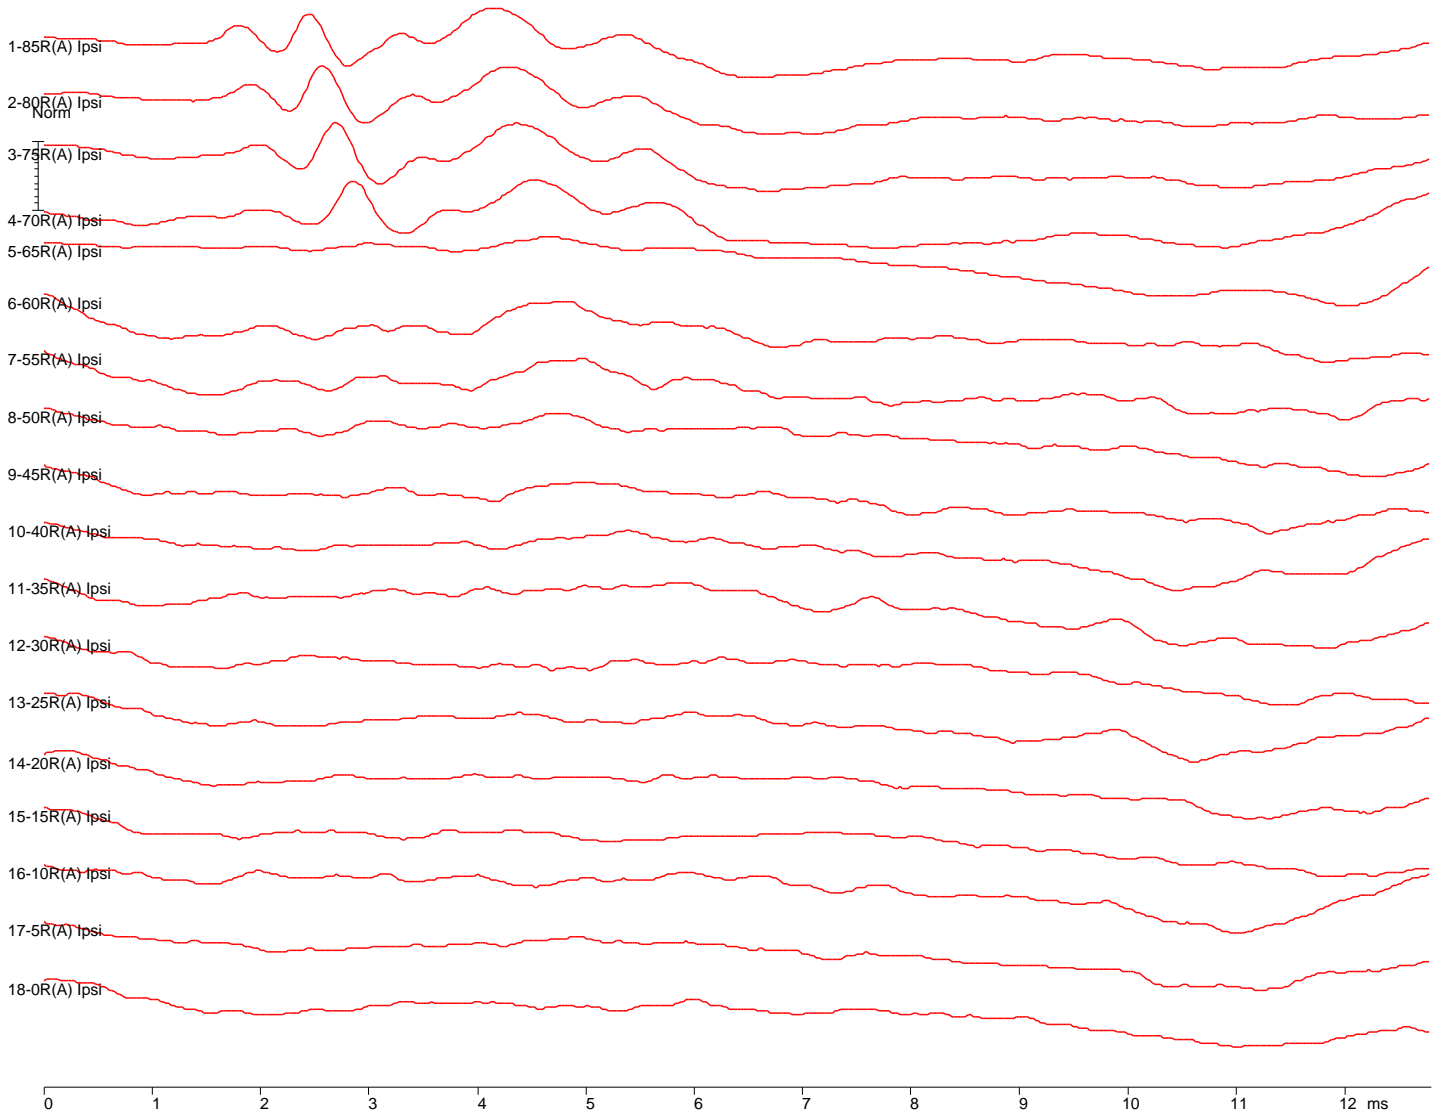

6860 SW 81st Street Miami, Florida 33143
305-668-6102 • 1-800-IHSYSTEMS • www.ihsys.com

A-35538-B 5304

ID: 3687064-A-35538 Page: 2 Test Date: Tuesday, February 6, 2024 DOB: Tuesday, October 17, 2023 Age: 3.7 months Report: Tuesday, February 6, 2024

Page 2

Num	Filename	Int	Ear	Stim. Type	Swps/Art	Rate	Mode	PP Amp	SNR	RN	Gain	Filters
1	58RA85A.2	85SPL	R	HFSM IHS5156_12kH	256/23	42.6	Altr	3.50	2.91	0.657	100	100-3000Hz
2	58RA80A.2	80SPL	R	HFSM IHS5156_12kH	256/34	42.6	Altr	3.16	1.97	0.897	100	100-3000Hz
3	58RA75A.2	75SPL	R	HFSM IHS5156_12kH	256/34	42.6	Altr	2.99	4.36	0.401	100	100-3000Hz
4	58RA70A.2	70SPL	R	HFSM IHS5156_12kH	256/45	42.6	Altr	2.40	2.89	0.536	100	100-3000Hz
5	58RA65A.2	65SPL	R	HFSM IHS5156_12kH	256/9	42.6	Altr	5.68	6.07	0.293	100	100-3000Hz
6	58RA60A.2	60SPL	R	HFSM IHS5156_12kH	256/31	42.6	Altr	1.72	1.24	0.544	100	100-3000Hz
7	58RA55A.2	55SPL	R	HFSM IHS5156_12kH	256/29	42.6	Altr	1.43	1.47	0.392	100	100-3000Hz
8	58RA50A.2	50SPL	R	HFSM IHS5156_12kH	256/26	42.6	Altr	1.81	1.22	0.338	100	100-3000Hz
9	58RA45A.2	45SPL	R	HFSM IHS5156_12kH	256/31	42.6	Altr	1.75	0.72	0.671	100	100-3000Hz
10	58RA40A.2	40SPL	R	HFSM IHS5156_12kH	256/28	42.6	Altr	1.89	0.50	0.913	100	100-3000Hz
11	58RA35A.2	35SPL	R	HFSM IHS5156_12kH	256/32	42.6	Altr	1.48	0.54	0.876	100	100-3000Hz
12	58RA30A.2	30SPL	R	HFSM IHS5156_12kH	256/30	42.6	Altr	1.71	0.42	0.373	100	100-3000Hz
13	58RA25A.2	25SPL	R	HFSM IHS5156_12kH	256/30	42.6	Altr	1.81	1.20	0.323	100	100-3000Hz
14	58RA20A.2	20SPL	R	HFSM IHS5156_12kH	256/31	42.6	Altr	2.01	0.45	0.629	100	100-3000Hz
15	58RA15A.2	15SPL	R	HFSM IHS5156_12kH	256/32	42.6	Altr	1.90	0.57	0.417	100	100-3000Hz
16	58RA10A.2	10SPL	R	HFSM IHS5156_12kH	256/29	42.6	Altr	1.47	0.96	0.332	100	100-3000Hz
17	58RA5A.2	5SPL	R	HFSM IHS5156_12kH	256/30	42.6	Altr	1.78	0.76	0.571	100	100-3000Hz
18	58RA0A.2	0SPL	R	HFSM IHS5156_12kH	256/32	42.6	Altr	1.79	0.34	0.750	100	100-3000Hz

System SNR & RN Region: 4.00 - 9.00 ms *indicates different region used

Num	Int	Ear	Peaks: Latency(ms) | Amp(uV) (AR=Amp Ratio)
1	85	R	
2	80	R	
3	75	R	
4	70	R	
5	65	R	
6	60	R	
7	55	R	
8	50	R	
9	45	R	
10	40	R	
11	35	R	
12	30	R	
13	25	R	
14	20	R	
15	15	R	
16	10	R	
17	5	R	
18	0	R