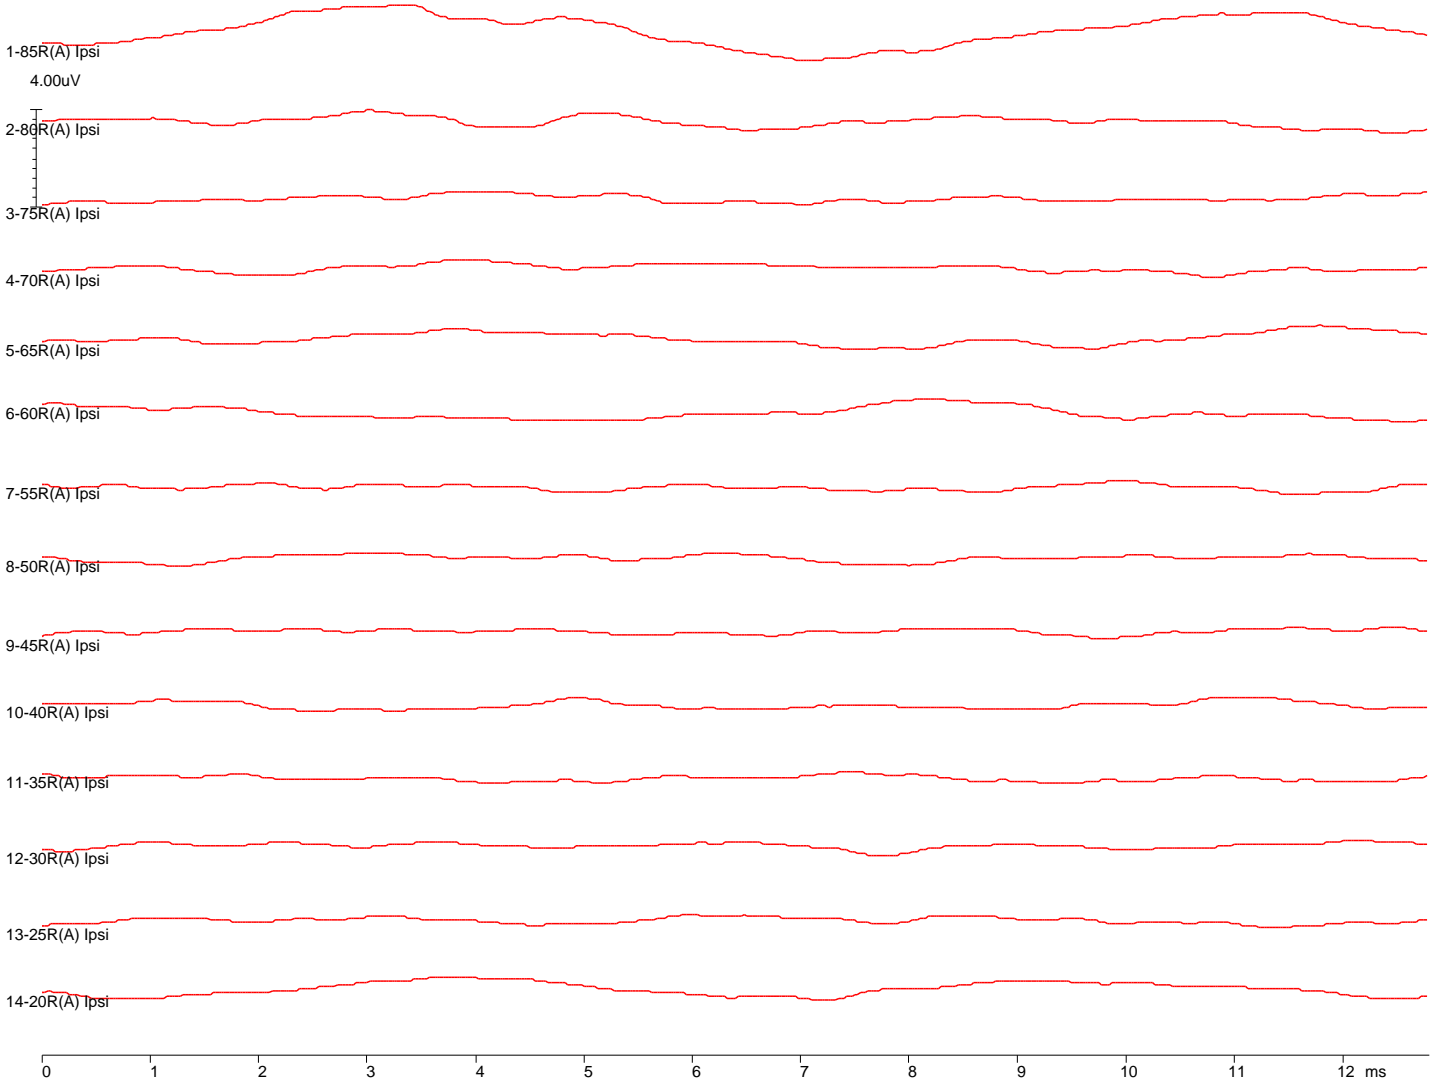

Num	Filename	Int	Ear	Stim. Type	Swps/Art	Rate	Mode	PP Amp	SNR	RN	Gain	Filters
1	05RA85A.5	85SPL	R	HFStm IHS7558_30kH	256/0	42.6	Altr	2.29	4.32	0.270	100	100-1500Hz
2	05RA80A.5	80SPL	R	HFStm IHS7558_30kH	256/0	42.6	Altr	0.90	1.12	0.364	100	100-1500Hz
3	05RA75A.5	75SPL	R	HFStm IHS7558_30kH	256/0	42.6	Altr	0.57	0.63	0.512	100	100-1500Hz
4	05RA70A.5	70SPL	R	HFStm IHS7558_30kH	256/0	42.6	Altr	0.72	0.18	0.919	100	100-1500Hz
5	05RA65A.5	65SPL	R	HFStm IHS7558_30kH	256/0	42.6	Altr	0.98	0.99	0.473	100	100-1500Hz
6	05RA60A.5	60SPL	R	HFStm IHS7558_30kH	256/0	42.6	Altr	0.93	0.69	0.864	100	100-1500Hz
7	05RA55A.5	55SPL	R	HFStm IHS7558_30kH	256/0	42.6	Altr	0.53	0.37	0.536	100	100-1500Hz
8	05RA50A.5	50SPL	R	HFStm IHS7558_30kH	256/0	42.6	Altr	0.55	0.25	1.129	100	100-1500Hz
9	05RA45A.5	45SPL	R	HFStm IHS7558_30kH	256/0	42.6	Altr	0.48	0.19	1.036	100	100-1500Hz
10	05RA40A.5	40SPL	R	HFStm IHS7558_30kH	256/0	42.6	Altr	0.57	0.24	0.969	100	100-1500Hz
11	05RA35A.5	35SPL	R	HFStm IHS7558_30kH	256/0	42.6	Altr	0.48	0.64	0.394	100	100-1500Hz
12	05RA30A.5	30SPL	R	HFStm IHS7558_30kH	256/0	42.6	Altr	0.62	0.49	0.549	100	100-1500Hz
13	05RA25A.5	25SPL	R	HFStm IHS7558_30kH	256/0	42.6	Altr	0.53	0.97	0.278	100	100-1500Hz
14	05RA20A.5	20SPL	R	HFStm IHS7558_30kH	256/0	42.6	Altr	0.96	0.72	0.737	100	100-1500Hz

SNR & RN: 4.00 - 9.00 ms Fmp:5.00 ms *-Indicates different region or point used

Num	Int	Ear	Peaks: Latency(ms) | Amp(uV) (AR=Amp Ratio)
1	85	R	
2	80	R	
3	75	R	
4	70	R	
5	65	R	
6	60	R	
7	55	R	
8	50	R	
9	45	R	
10	40	R	
11	35	R	
12	30	R	
13	25	R	
14	20	R