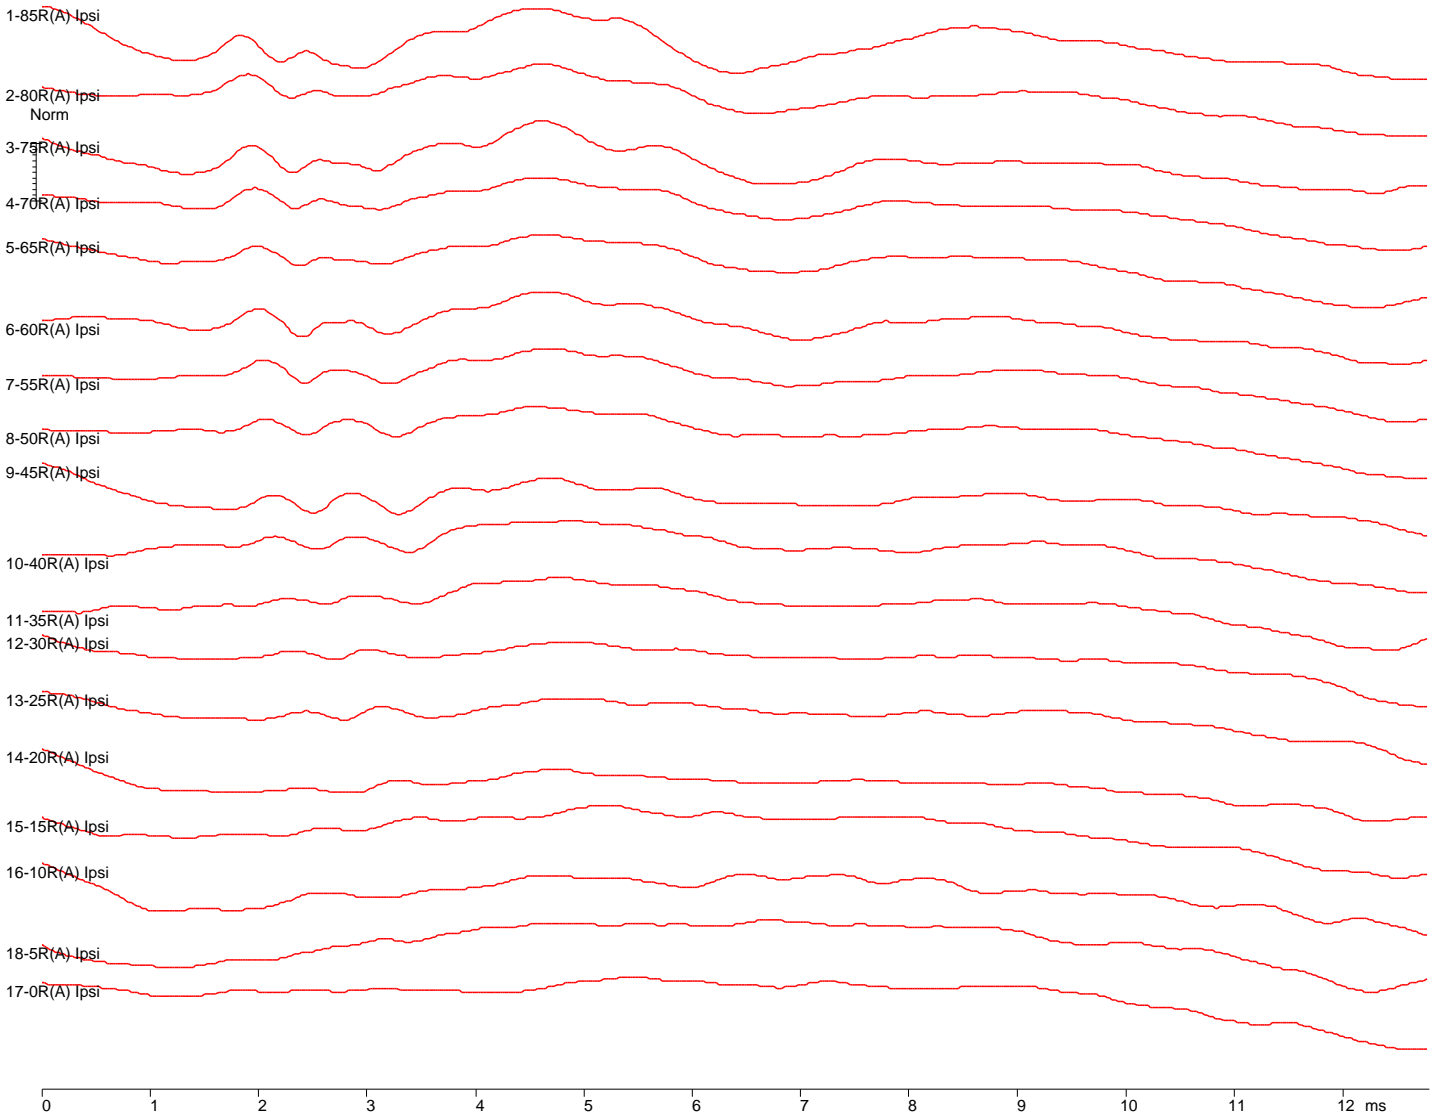

6860 SW 81st Street Miami, Florida 33143
305-668-6102 • 1-800-IHSYSTEMS • www.ihsys.com

A-35290-R 5304

ID: 3683870-A-35290 Page: 4 Test Date: Monday, January 29, 2024 DOB: Tuesday, October 10, 2023 Age: 3.7 months Report: Monday, January 29, 2024

Page 4

Num	Filename	Int	Ear	Stim. Type	Swps/Art	Rate	Mode	PP Amp	SNR	RN	Gain	Filters
1	20RA85A.4	85SPL	R	HFSM IHS7558_24kH	256/31	42.6	Altr	1.95	3.20	0.334	100	100-1500Hz
2	20RA80A.4	80SPL	R	HFSM IHS7558_24kH	256/34	42.6	Altr	2.81	2.34	0.475	100	100-1500Hz
3	20RA75A.4	75SPL	R	HFSM IHS7558_24kH	256/33	42.6	Altr	2.05	1.62	0.608	100	100-1500Hz
4	20RA70A.4	70SPL	R	HFSM IHS7558_24kH	256/31	42.6	Altr	2.72	0.90	1.058	100	100-1500Hz
5	20RA65A.4	65SPL	R	HFSM IHS7558_24kH	256/29	42.6	Altr	3.14	1.83	0.556	100	100-1500Hz
6	20RA60A.4	60SPL	R	HFSM IHS7558_24kH	256/35	42.6	Altr	2.35	2.60	0.339	100	100-1500Hz
7	20RA55A.4	55SPL	R	HFSM IHS7558_24kH	256/34	42.6	Altr	2.59	1.45	0.587	100	100-1500Hz
8	20RA50A.4	50SPL	R	HFSM IHS7558_24kH	256/32	42.6	Altr	2.98	1.26	0.678	100	100-1500Hz
9	20RA45A.4	45SPL	R	HFSM IHS7558_24kH	256/32	42.6	Altr	2.40	1.70	0.315	100	100-1500Hz
10	20RA40A.4	40SPL	R	HFSM IHS7558_24kH	256/33	42.6	Altr	2.57	1.85	0.447	100	100-1500Hz
11	20RA35A.4	35SPL	R	HFSM IHS7558_24kH	256/31	42.6	Altr	2.81	1.89	0.423	100	100-1500Hz
12	20RA30A.4	30SPL	R	HFSM IHS7558_24kH	256/32	42.6	Altr	3.04	0.96	0.485	100	100-1500Hz
13	20RA25A.4	25SPL	R	HFSM IHS7558_24kH	256/32	42.6	Altr	2.74	1.04	0.421	100	100-1500Hz
14	20RA20A.4	20SPL	R	HFSM IHS7558_24kH	256/34	42.6	Altr	2.37	0.36	0.786	100	100-1500Hz
15	20RA15A.4	15SPL	R	HFSM IHS7558_24kH	256/32	42.6	Altr	2.15	0.41	0.723	100	100-1500Hz
16	20RA10A.4	10SPL	R	HFSM IHS7558_24kH	256/30	42.6	Altr	1.76	0.69	0.352	100	100-1500Hz
17	20RA0A.4	0SPL	R	HFSM IHS7558_24kH	256/33	42.6	Altr	2.40	0.55	0.484	100	100-1500Hz
18	20RA5A.4	5SPL	R	HFSM IHS7558_24kH	256/33	42.6	Altr	1.81	0.28	0.399	100	100-1500Hz

System SNR & RN Region: 4.00 - 9.00 ms *indicates different region used

Num	Int	Ear	Peaks: Latency(ms) | Amp(uV) (AR=Amp Ratio)
1	85	R	
2	80	R	
3	75	R	
4	70	R	
5	65	R	
6	60	R	
7	55	R	
8	50	R	
9	45	R	
10	40	R	
11	35	R	
12	30	R	
13	25	R	
14	20	R	
15	15	R	
16	10	R	
17	0	R	
18	5	R