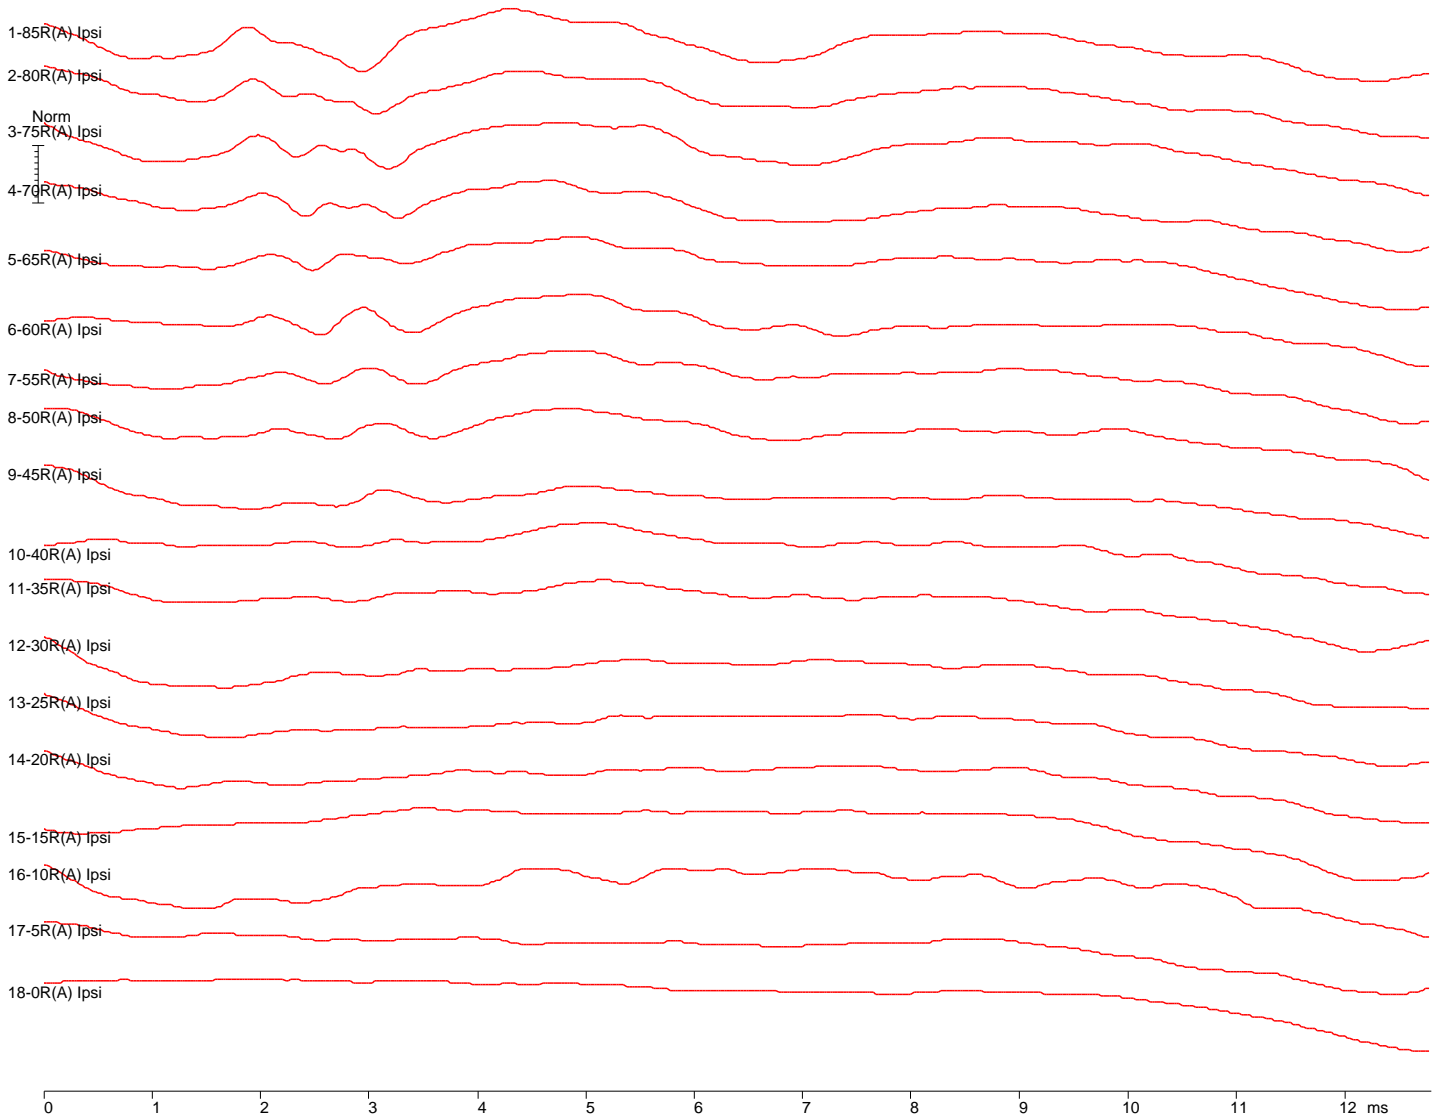

6860 SW 81st Street Miami, Florida 33143
305-668-6102 • 1-800-IHSYSTEMS • www.ihsys.com

A-35290-R 5304

ID: 3683870-A-35290 Page: 3 Test Date: Monday, January 29, 2024 DOB: Tuesday, October 10, 2023 Age: 3.7 months Report: Monday, January 29, 2024

Page 3

Num	Filename	Int	Ear	Stim. Type	Swps/Art	Rate	Mode	PP Amp	SNR	RN	Gain	Filters
1	20RA85A.3	85SPL	R	HFSM IHS7558_18kH	256/29	42.6	Altr	2.05	1.71	0.506	100	100-1500Hz
2	20RA80A.3	80SPL	R	HFSM IHS7558_18kH	256/28	42.6	Altr	2.69	2.06	0.427	100	100-1500Hz
3	20RA75A.3	75SPL	R	HFSM IHS7558_18kH	256/29	42.6	Altr	2.29	2.18	0.412	100	100-1500Hz
4	20RA70A.3	70SPL	R	HFSM IHS7558_18kH	256/34	42.6	Altr	2.49	2.30	0.411	100	100-1500Hz
5	20RA65A.3	65SPL	R	HFSM IHS7558_18kH	256/27	42.6	Altr	3.00	2.55	0.306	100	100-1500Hz
6	20RA60A.3	60SPL	R	HFSM IHS7558_18kH	256/31	42.6	Altr	1.93	2.51	0.284	100	100-1500Hz
7	20RA55A.3	55SPL	R	HFSM IHS7558_18kH	256/29	42.6	Altr	2.56	1.76	0.351	100	100-1500Hz
8	20RA50A.3	50SPL	R	HFSM IHS7558_18kH	256/31	42.6	Altr	2.26	2.23	0.278	100	100-1500Hz
9	20RA45A.3	45SPL	R	HFSM IHS7558_18kH	256/31	42.6	Altr	2.71	0.66	0.447	100	100-1500Hz
10	20RA40A.3	40SPL	R	HFSM IHS7558_18kH	256/33	42.6	Altr	2.03	1.16	0.372	100	100-1500Hz
11	20RA35A.3	35SPL	R	HFSM IHS7558_18kH	256/32	42.6	Altr	2.30	1.09	0.338	100	100-1500Hz
12	20RA30A.3	30SPL	R	HFSM IHS7558_18kH	256/31	42.6	Altr	2.57	0.37	0.582	100	100-1500Hz
13	20RA25A.3	25SPL	R	HFSM IHS7558_18kH	256/31	42.6	Altr	2.92	0.67	0.369	100	100-1500Hz
14	20RA20A.3	20SPL	R	HFSM IHS7558_18kH	256/31	42.6	Altr	2.37	0.25	0.637	100	100-1500Hz
15	20RA15A.3	15SPL	R	HFSM IHS7558_18kH	256/30	42.6	Altr	2.17	0.27	0.256	100	100-1500Hz
16	20RA10A.3	10SPL	R	HFSM IHS7558_18kH	256/34	42.6	Altr	1.10	0.28	0.546	100	100-1500Hz
17	20RA5A.3	5SPL	R	HFSM IHS7558_18kH	256/41	42.6	Altr	2.94	0.34	0.533	100	100-1500Hz
18	20RA0A.3	0SPL	R	HFSM IHS7558_18kH	256/31	42.6	Altr	4.47	0.28	1.578	100	100-1500Hz

System SNR & RN Region: 4.00 - 9.00 ms *indicates different region used

Num	Int	Ear	Peaks: Latency(ms) | Amp(uV) (AR=Amp Ratio)
1	85	R	
2	80	R	
3	75	R	
4	70	R	
5	65	R	
6	60	R	
7	55	R	
8	50	R	
9	45	R	
10	40	R	
11	35	R	
12	30	R	
13	25	R	
14	20	R	
15	15	R	
16	10	R	
17	5	R	
18	0	R