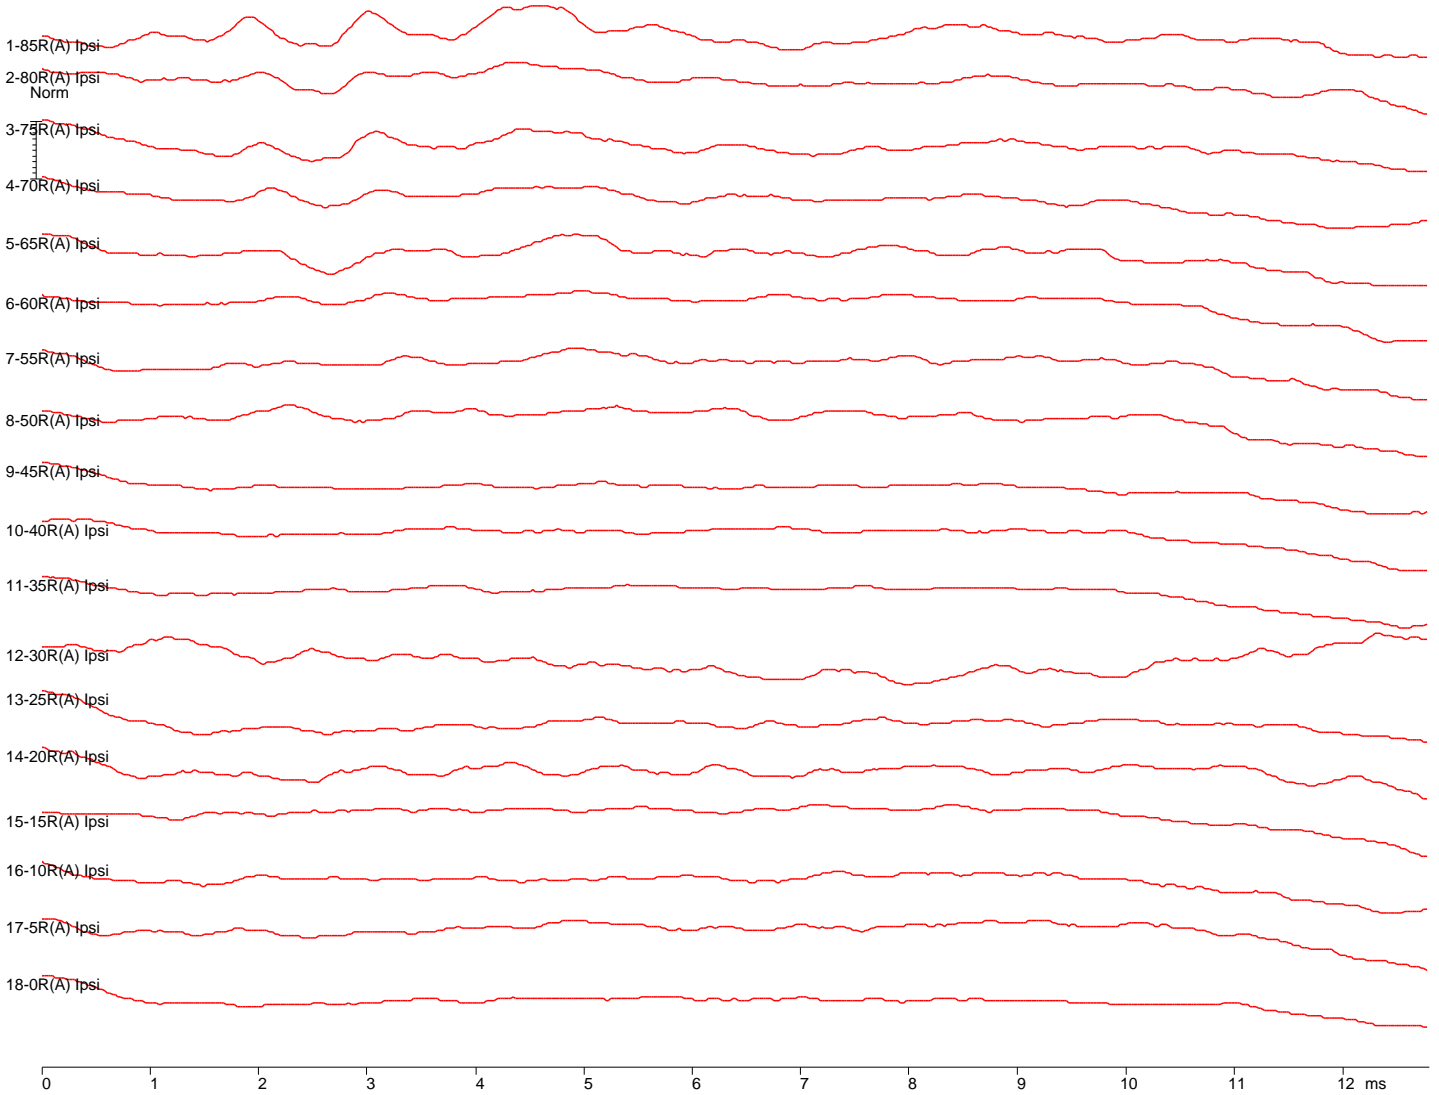

6860 SW 81st Street Miami, Florida 33143
305-668-6102 • 1-800-IHSYSTEMS • www.ihsys.com

A-35290-R 5304

ID: 3683870-A-35290 Page: 2 Test Date: Monday, January 29, 2024 DOB: Tuesday, October 10, 2023 Age: 3.7 months Report: Monday, January 29, 2024

Page 2

Num	Filename	Int	Ear	Stim. Type	Swps/Art	Rate	Mode	PP Amp	SNR	RN	Gain	Filters
1	20RA85A.2	85SPL	R	HFSM IHS5156_12kH	256/27	42.6	Altr	1.36	1.97	0.324	100	100-3000Hz
2	20RA80A.2	80SPL	R	HFSM IHS5156_12kH	256/30	42.6	Altr	2.12	1.23	0.451	100	100-3000Hz
3	20RA75A.2	75SPL	R	HFSM IHS5156_12kH	256/30	42.6	Altr	1.63	1.34	0.330	100	100-3000Hz
4	20RA70A.2	70SPL	R	HFSM IHS5156_12kH	256/27	42.6	Altr	2.14	1.17	0.337	100	100-3000Hz
5	20RA65A.2	65SPL	R	HFSM IHS5156_12kH	256/32	42.6	Altr	1.35	0.78	0.396	100	100-3000Hz
6	20RA60A.2	60SPL	R	HFSM IHS5156_12kH	256/26	42.6	Altr	2.45	0.74	0.348	100	100-3000Hz
7	20RA55A.2	55SPL	R	HFSM IHS5156_12kH	256/27	42.6	Altr	1.90	0.76	0.393	100	100-3000Hz
8	20RA50A.2	50SPL	R	HFSM IHS5156_12kH	256/35	42.6	Altr	1.45	0.35	0.579	100	100-3000Hz
9	20RA45A.2	45SPL	R	HFSM IHS5156_12kH	256/30	42.6	Altr	3.11	0.44	0.415	100	100-3000Hz
10	20RA40A.2	40SPL	R	HFSM IHS5156_12kH	256/31	42.6	Altr	2.63	0.36	0.420	100	100-3000Hz
11	20RA35A.2	35SPL	R	HFSM IHS5156_12kH	256/25	42.6	Altr	2.65	0.46	0.369	100	100-3000Hz
12	20RA30A.2	30SPL	R	HFSM IHS5156_12kH	256/51	42.6	Altr	1.08	0.62	0.480	100	100-3000Hz
13	20RA25A.2	25SPL	R	HFSM IHS5156_12kH	256/31	42.6	Altr	2.13	0.60	0.401	100	100-3000Hz
14	20RA20A.2	20SPL	R	HFSM IHS5156_12kH	256/33	42.6	Altr	1.40	0.47	0.424	100	100-3000Hz
15	20RA15A.2	15SPL	R	HFSM IHS5156_12kH	256/23	42.6	Altr	2.45	0.28	0.689	100	100-3000Hz
16	20RA10A.2	10SPL	R	HFSM IHS5156_12kH	256/28	42.6	Altr	2.12	0.55	0.431	100	100-3000Hz
17	20RA5A.2	5SPL	R	HFSM IHS5156_12kH	256/34	42.6	Altr	1.45	0.31	0.499	100	100-3000Hz
18	20RA0A.2	0SPL	R	HFSM IHS5156_12kH	256/23	42.6	Altr	3.06	0.35	0.408	100	100-3000Hz

System SNR & RN Region: 4.00 - 9.00 ms *indicates different region used

Num	Int	Ear	Peaks: Latency(ms) | Amp(uV) (AR=Amp Ratio)
1	85	R	
2	80	R	
3	75	R	
4	70	R	
5	65	R	
6	60	R	
7	55	R	
8	50	R	
9	45	R	
10	40	R	
11	35	R	
12	30	R	
13	25	R	
14	20	R	
15	15	R	
16	10	R	
17	5	R	
18	0	R