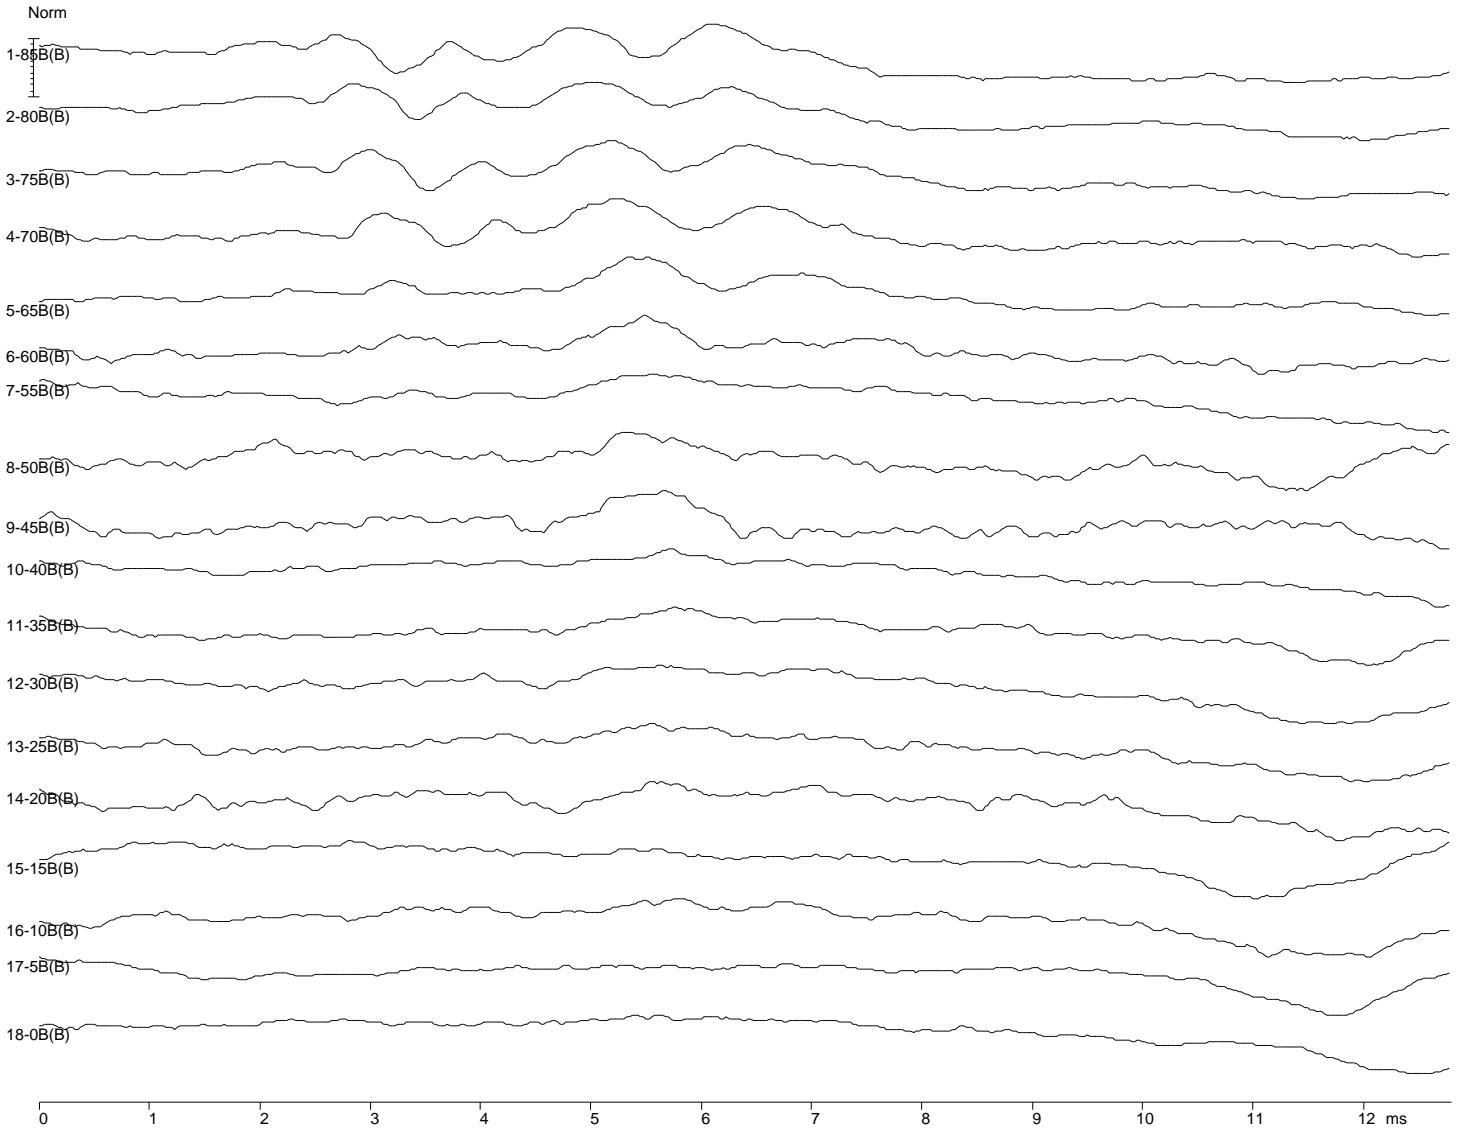

6860 SW 81st Street Miami, Florida 33143
305-668-6102 • 1-800-IHSYSTEMS • www.ihsys.com

D30977-2R 34508

ID: 2940083-D30977 Page: 2 Test Date: Oct. 30, 2020 DOB: Jul 07, 2020 Age: 3.7 months Report: Oct. 30, 2020

Num	Filename	Int	Ear	Stim. Type	Swps/Art	Rate	Mode	PP Amp	SNR RN	Gain	Filters
1	D3BA85B.2	85SPL	B	HFStm IHS5157_12kH	256/16	42.6	Altr	2.45	2.82 0.53	100	100-3000Hz
2	D3BA80B.2	80SPL	B	HFStm IHS5157_12kH	256/13	42.6	Altr	3.03	3.84 0.42	100	100-3000Hz
3	D3BA75B.2	75SPL	B	HFStm IHS5157_12kH	256/17	42.6	Altr	2.29	2.10 0.54	100	100-3000Hz
4	D3BA70B.2	70SPL	B	HFStm IHS5157_12kH	256/20	42.6	Altr	1.98	2.09 0.49	100	100-3000Hz
5	D3BA65B.2	65SPL	B	HFStm IHS5157_12kH	256/16	42.6	Altr	2.17	1.54 0.64	100	100-3000Hz
6	D3BA60B.2	60SPL	B	HFStm IHS5157_12kH	256/16	42.6	Altr	1.46	1.22 0.40	100	100-3000Hz
7	D3BA55B.2	55SPL	B	HFStm IHS5157_12kH	256/18	42.6	Altr	1.82	0.88 0.55	100	100-3000Hz
8	D3BA50B.2	50SPL	B	HFStm IHS5157_12kH	256/17	42.6	Altr	1.08	0.87 0.46	100	100-3000Hz
9	D3BA45B.2	45SPL	B	HFStm IHS5157_12kH	256/15	42.6	Altr	0.95	1.06 0.42	100	100-3000Hz
10	D3BA40B.2	40SPL	B	HFStm IHS5157_12kH	256/17	42.6	Altr	2.16	1.04 0.44	100	100-3000Hz
11	D3BA35B.2	35SPL	B	HFStm IHS5157_12kH	256/21	42.6	Altr	1.53	0.52 0.67	100	100-3000Hz
12	D3BA30B.2	30SPL	B	HFStm IHS5157_12kH	256/16	42.6	Altr	1.54	0.45 0.87	100	100-3000Hz
13	D3BA25B.2	25SPL	B	HFStm IHS5157_12kH	256/19	42.6	Altr	1.47	0.87 0.42	100	100-3000Hz
14	D3BA20B.2	20SPL	B	HFStm IHS5157_12kH	256/18	42.6	Altr	1.10	0.40 0.66	100	100-3000Hz
15	D3BA15B.2	15SPL	B	HFStm IHS5157_12kH	256/16	42.6	Altr	1.65	0.57 0.40	100	100-3000Hz
16	D3BA10B.2	10SPL	B	HFStm IHS5157_12kH	256/18	42.6	Altr	1.62	0.91 0.35	100	100-3000Hz
17	D3BA5B.2	5SPL	B	HFStm IHS5157_12kH	256/8	42.6	Altr	2.13	0.16 0.91	100	100-3000Hz
18	D3BA0B.2	0SPL	B	HFStm IHS5157_12kH	256/15	42.6	Altr	2.15	0.61 0.59	100	100-3000Hz

System SNR & RN Region: 4.00 - 9.00 ms *indicates different region used

Num	Int	Ear	Peaks: Latency(ms) | Amp(uV) (AR=Amp Ratio)
1	85	B	
2	80	B	
3	75	B	
4	70	B	
5	65	B	
6	60	B	
7	55	B	
8	50	B	
9	45	B	
10	40	B	
11	35	B	
12	30	B	
13	25	B	
14	20	B	
15	15	B	
16	10	B	
17	5	B	
18	0	B