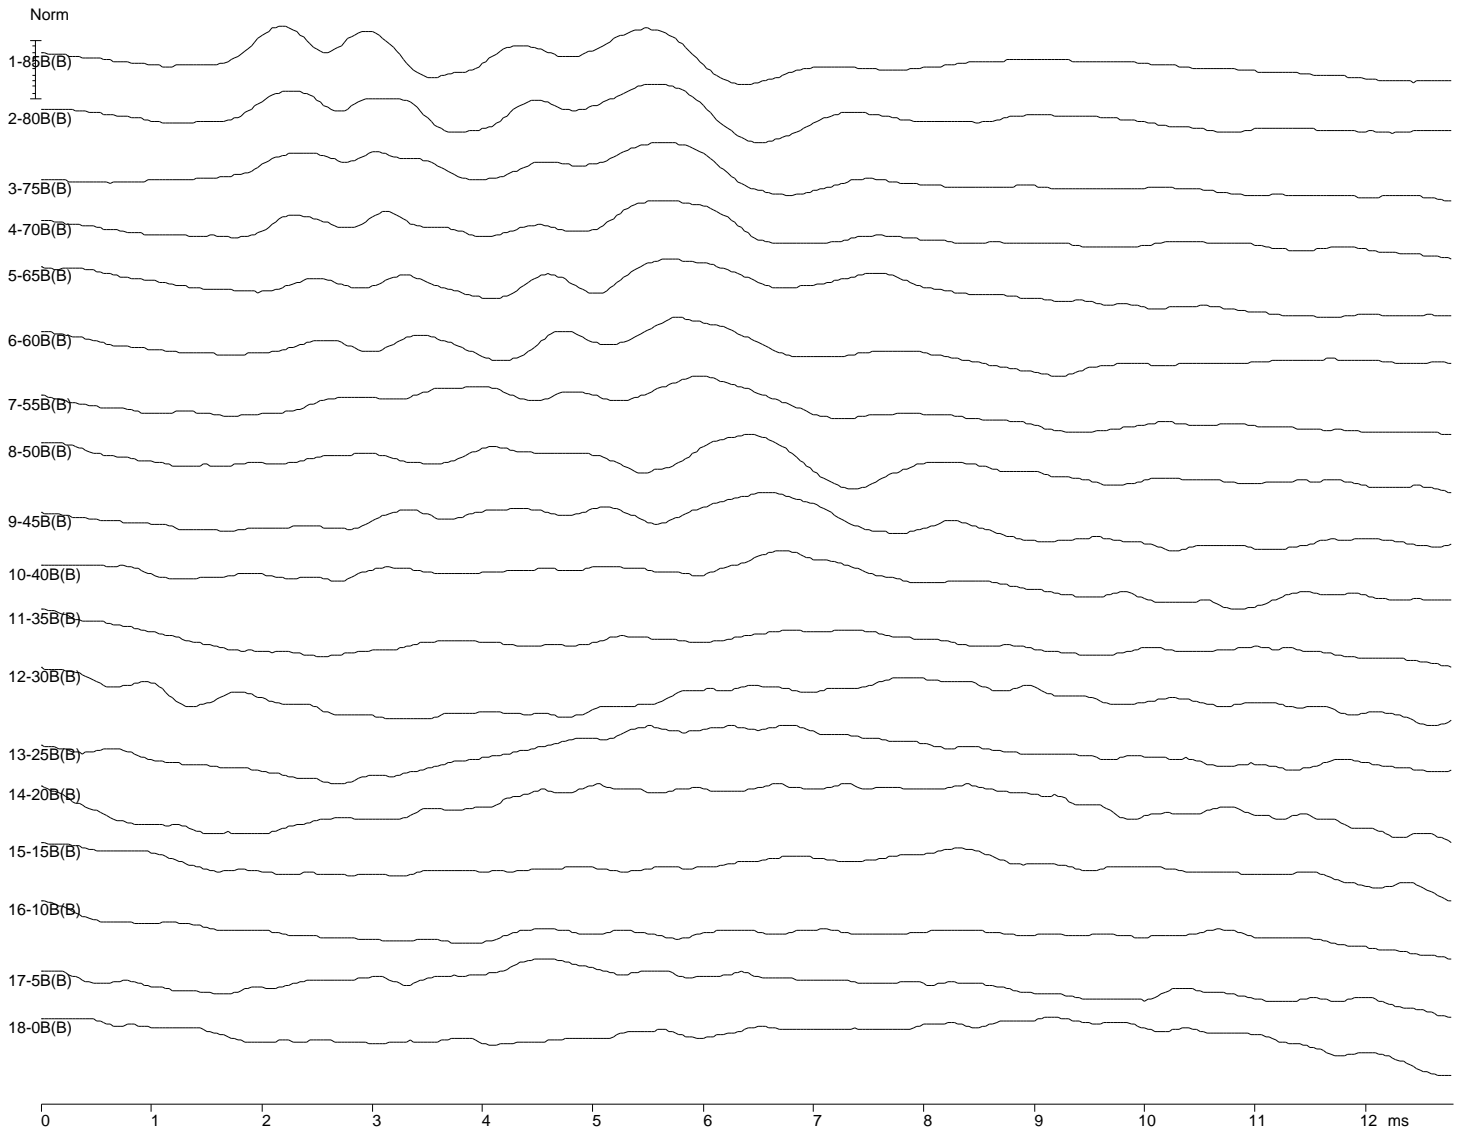

6860 SW 81st Street Miami, Florida 33143
305-668-6102 • 1-800-IHSYSTEMS • www.ihsys.com

J42283-R 26289

ID: 882885-J42283 Page: 4 Test Date: Jul. 19, 2016 DOB: Mar 30, 2016 Age: 3.6 months Report: Jul. 19, 2016

Num	Filename	Int	Ear	Stim. Type	Swps/Art	Rate	Mode	PP Amp	SNR RN	Gain	Filters
1	J2BA85B.4	85SPL	B	HFSM IHS5157_24kH	512/25	42.6	Altr	1.86	3.24 0.28	100	100-1500Hz
2	J2BA80B.4	80SPL	B	HFSM IHS5157_24kH	512/32	42.6	Altr	1.70	2.58 0.33	100	100-1500Hz
3	J2BA75B.4	75SPL	B	HFSM IHS5157_24kH	512/30	42.6	Altr	1.73	8.04 0.11	100	100-1500Hz
4	J2BA70B.4	70SPL	B	HFSM IHS5157_24kH	512/30	42.6	Altr	1.28	1.99 0.31	100	100-1500Hz
5	J2BA65B.4	65SPL	B	HFSM IHS5157_24kH	512/28	42.6	Altr	1.12	1.62 0.27	100	100-1500Hz
6	J2BA60B.4	60SPL	B	HFSM IHS5157_24kH	512/34	42.6	Altr	1.08	2.33 0.22	100	100-1500Hz
7	J2BA55B.4	55SPL	B	HFSM IHS5157_24kH	512/29	42.6	Altr	1.17	2.22 0.25	100	100-1500Hz
8	J2BA50B.4	50SPL	B	HFSM IHS5157_24kH	512/27	42.6	Altr	0.82	2.35 0.16	100	100-1500Hz
9	J2BA45B.4	45SPL	B	HFSM IHS5157_24kH	512/33	42.6	Altr	0.80	1.47 0.23	100	100-1500Hz
10	J2BA40B.4	40SPL	B	HFSM IHS5157_24kH	512/26	42.6	Altr	0.72	1.09 0.20	100	100-1500Hz
11	J2BA35B.4	35SPL	B	HFSM IHS5157_24kH	512/27	42.6	Altr	0.98	0.64 0.28	100	100-1500Hz
12	J2BA30B.4	30SPL	B	HFSM IHS5157_24kH	512/33	42.6	Altr	0.53	0.54 0.42	100	100-1500Hz
13	J2BA25B.4	25SPL	B	HFSM IHS5157_24kH	512/31	42.6	Altr	0.62	0.38 0.52	100	100-1500Hz
14	J2BA20B.4	20SPL	B	HFSM IHS5157_24kH	512/30	42.6	Altr	0.41	0.28 0.23	100	100-1500Hz
15	J2BA15B.4	15SPL	B	HFSM IHS5157_24kH	512/29	42.6	Altr	0.73	0.83 0.20	100	100-1500Hz
16	J2BA10B.4	10SPL	B	HFSM IHS5157_24kH	512/31	42.6	Altr	0.87	0.42 0.19	100	100-1500Hz
17	J2BA5B.4	5SPL	B	HFSM IHS5157_24kH	512/35	42.6	Altr	0.57	0.94 0.17	100	100-1500Hz
18	J2BA0B.4	0SPL	B	HFSM IHS5157_24kH	512/32	42.6	Altr	0.60	0.39 0.34	100	100-1500Hz

System SNR & RN Region: 4.00 - 9.00 ms *indicates different region used

Num	Int	Ear	Peaks: Latency(ms) | Amp(uV) (AR=Amp Ratio)
1	85	B	
2	80	B	
3	75	B	
4	70	B	
5	65	B	
6	60	B	
7	55	B	
8	50	B	
9	45	B	
10	40	B	
11	35	B	
12	30	B	
13	25	B	
14	20	B	
15	15	B	
16	10	B	
17	5	B	
18	0	B