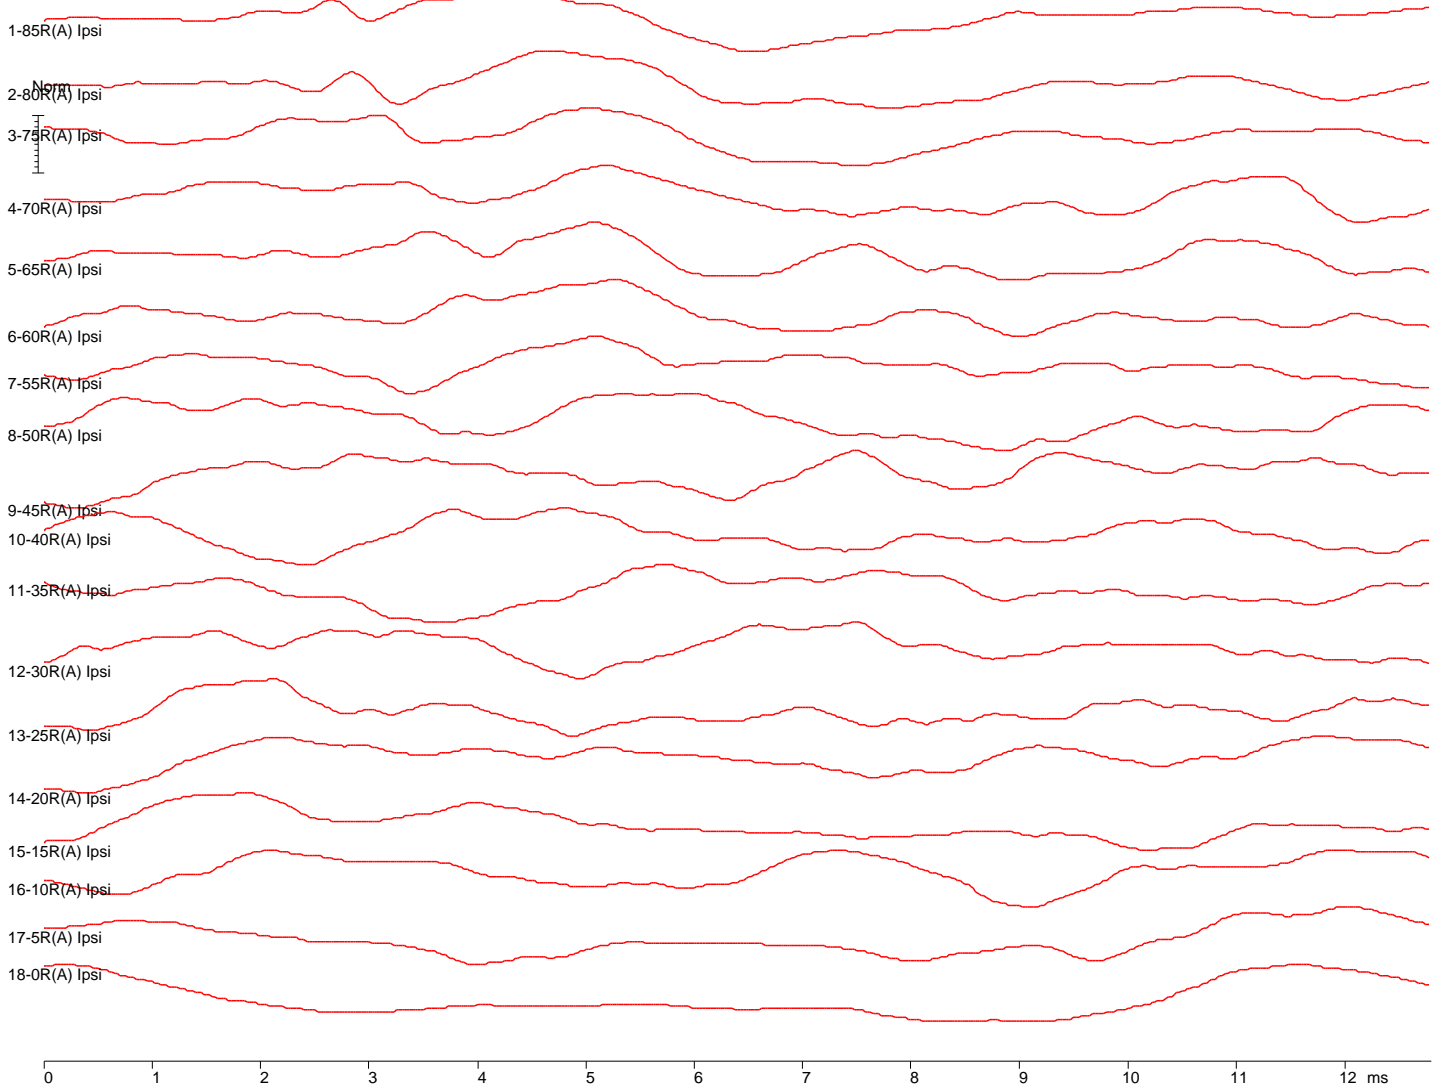

6860 SW 81st Street Miami, Florida 33143
305-668-6102 • 1-800-IHSYSTEMS • www.ihsys.com

A-37306-B 5304

ID: 3692988-A-37306 Page: 3 Test Date: Monday, February 19, 2024 DOB: Tuesday, October 31, 2023 Age: 3.7 months Report: Monday, February 19, 2024

Page 3

Num	Filename	Int	Ear	Stim. Type	Swps/Art	Rate	Mode	PP Amp	SNR	RN	Gain	Filters
1	36RA85A.3	85SPL	R	HFSM IHS7558_18kH	256/0	42.6	Altr	1.95	1.73	0.728	100	100-1500Hz
2	36RA80A.3	80SPL	R	HFSM IHS7558_18kH	256/0	42.6	Altr	1.48	1.00	1.063	100	100-1500Hz
3	36RA75A.3	75SPL	R	HFSM IHS7558_18kH	256/0	42.6	Altr	1.58	0.72	1.463	100	100-1500Hz
4	36RA70A.3	70SPL	R	HFSM IHS7558_18kH	256/0	42.6	Altr	0.93	0.57	0.889	100	100-1500Hz
5	36RA65A.3	65SPL	R	HFSM IHS7558_18kH	256/1	42.6	Altr	0.93	0.60	0.919	100	100-1500Hz
6	36RA60A.3	60SPL	R	HFSM IHS7558_18kH	256/0	42.6	Altr	0.75	0.30	1.519	100	100-1500Hz
7	36RA55A.3	55SPL	R	HFSM IHS7558_18kH	256/0	42.6	Altr	0.80	0.44	0.632	100	100-1500Hz
8	36RA50A.3	50SPL	R	HFSM IHS7558_18kH	256/0	42.6	Altr	0.79	0.39	1.334	100	100-1500Hz
9	36RA45A.3	45SPL	R	HFSM IHS7558_18kH	256/0	42.6	Altr	0.63	0.20	1.241	100	100-1500Hz
10	36RA40A.3	40SPL	R	HFSM IHS7558_18kH	256/0	42.6	Altr	0.73	0.33	0.971	100	100-1500Hz
11	36RA35A.3	35SPL	R	HFSM IHS7558_18kH	256/0	42.6	Altr	0.81	0.20	1.904	100	100-1500Hz
12	36RA30A.3	30SPL	R	HFSM IHS7558_18kH	256/1	42.6	Altr	0.75	0.53	0.794	100	100-1500Hz
13	36RA25A.3	25SPL	R	HFSM IHS7558_18kH	256/1	42.6	Altr	0.58	0.20	0.652	100	100-1500Hz
14	36RA20A.3	20SPL	R	HFSM IHS7558_18kH	256/0	42.6	Altr	0.98	0.41	0.735	100	100-1500Hz
15	36RA15A.3	15SPL	R	HFSM IHS7558_18kH	256/0	42.6	Altr	0.89	0.36	0.796	100	100-1500Hz
16	36RA10A.3	10SPL	R	HFSM IHS7558_18kH	256/0	42.6	Altr	0.87	1.08	0.389	100	100-1500Hz
17	36RA5A.3	5SPL	R	HFSM IHS7558_18kH	256/0	42.6	Altr	1.09	0.31	0.825	100	100-1500Hz
18	36RA0A.3	0SPL	R	HFSM IHS7558_18kH	256/0	42.6	Altr	2.28	1.41	0.335	100	100-1500Hz

System SNR & RN Region: 4.00 - 9.00 ms *indicates different region used

Num	Int	Ear	Peaks: Latency(ms) | Amp(uV) (AR=Amp Ratio)
1	85	R	
2	80	R	
3	75	R	
4	70	R	
5	65	R	
6	60	R	
7	55	R	
8	50	R	
9	45	R	
10	40	R	
11	35	R	
12	30	R	
13	25	R	
14	20	R	
15	15	R	
16	10	R	
17	5	R	
18	0	R