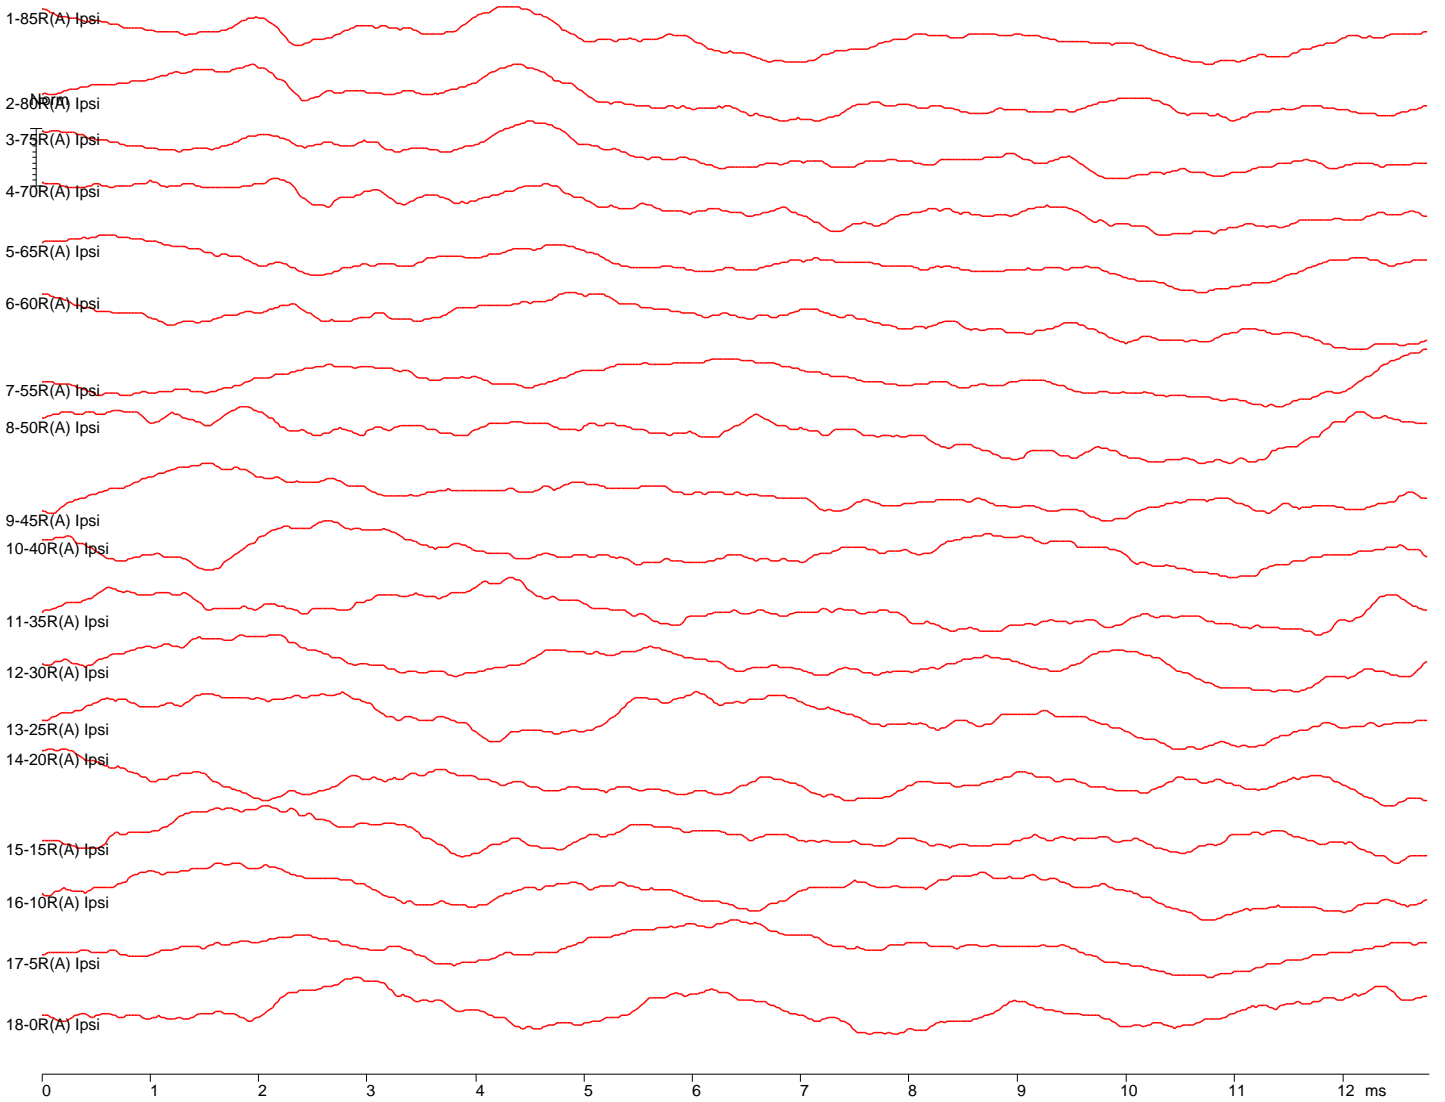

System SNR & RN Region: 4.00 - 9.00 ms *indicates different region used

| Num | Int | Ear | Peaks: Latency(ms) Amp(uV) (AR=Amp Ratio) |
|-----|-----|-----|---|
| 1 | 85 | R | |
| 2 | 80 | R | |
| 3 | 75 | R | |
| 4 | 70 | R | |
| 5 | 65 | R | |
| 6 | 60 | R | |
| 7 | 55 | R | |
| 8 | 50 | R | |
| 9 | 45 | R | |
| 10 | 40 | R | |
| 11 | 35 | R | |
| 12 | 30 | R | |
| 13 | 25 | R | |
| 14 | 20 | R | |
| 15 | 15 | R | |
| 16 | 10 | R | |
| 17 | 5 | R | |
| 18 | 0 | R | |