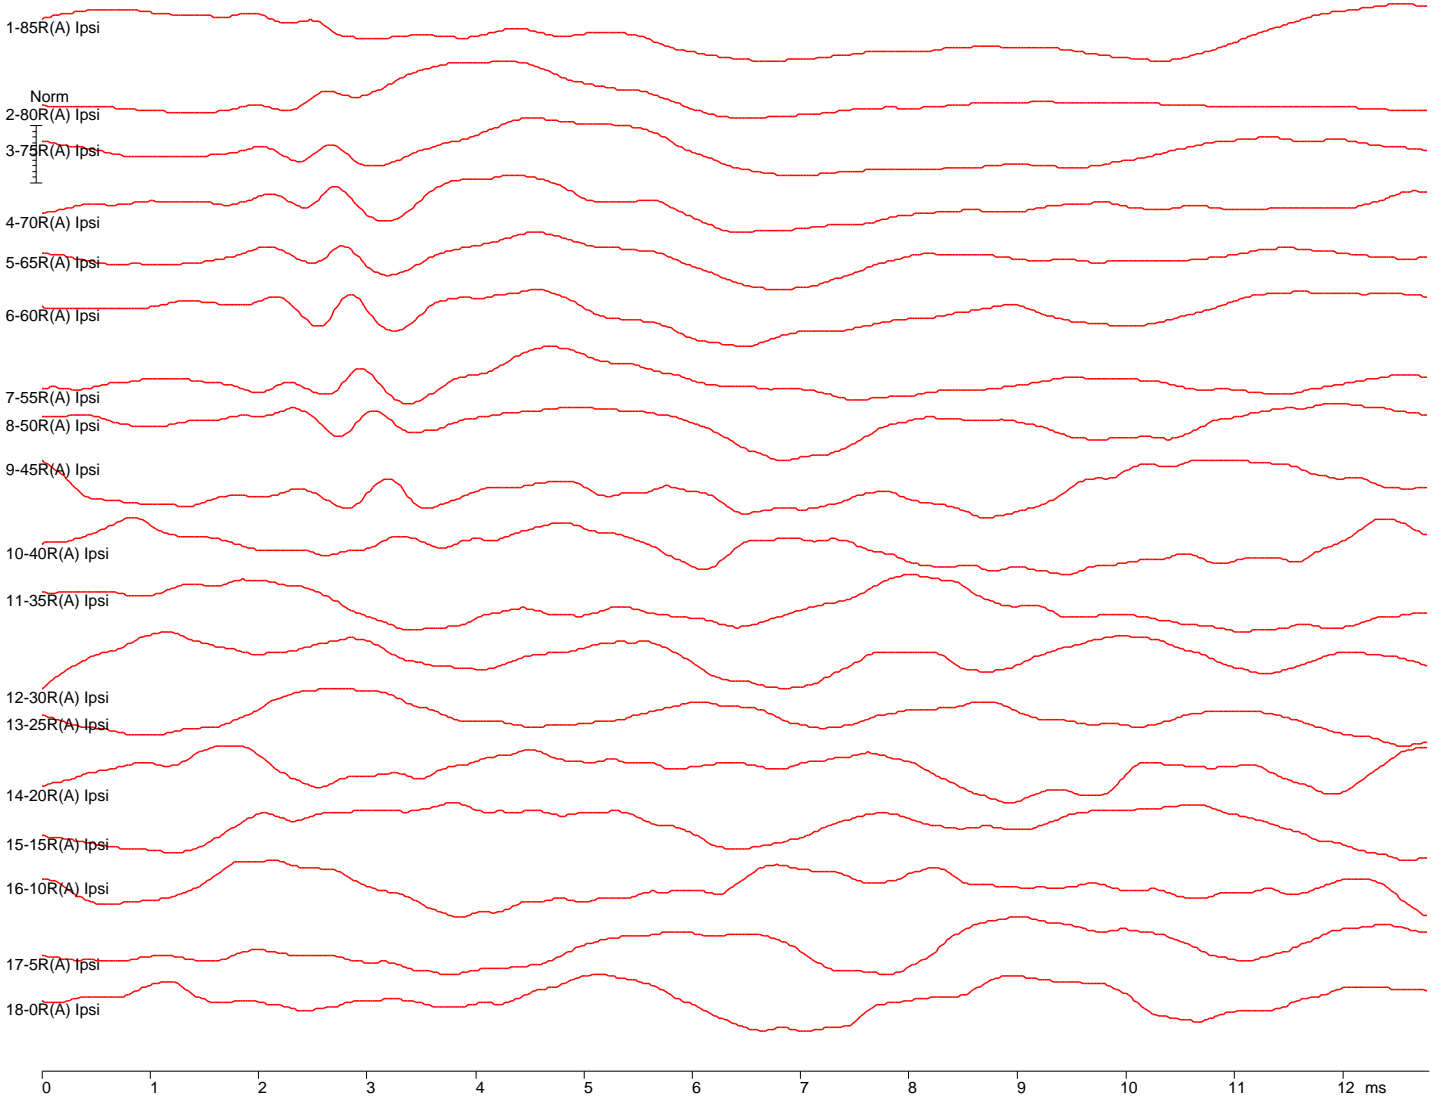

6860 SW 81st Street Miami, Florida 33143
305-668-6102 • 1-800-IHSYSTEMS • www.ihsys.com

A-37306-B 5304

ID: 3692988-A-37306 Page: 4 Test Date: Monday, February 19, 2024 DOB: Tuesday, October 31, 2023 Age: 3.7 months Report: Monday, February 19, 2024

Page 4

Num	Filename	Int	Ear	Stim. Type	Swps/Art	Rate	Mode	PP Amp	SNR	RN	Gain	Filters
1	36RA85A.4	85SPL	R	HFSM IHS7558_24kH	256/0	42.6	Altr	3.07	3.47	0.319	100	100-1500Hz
2	36RA80A.4	80SPL	R	HFSM IHS7558_24kH	256/0	42.6	Altr	3.49	3.59	0.606	100	100-1500Hz
3	36RA75A.4	75SPL	R	HFSM IHS7558_24kH	256/1	42.6	Altr	2.22	4.05	0.409	100	100-1500Hz
4	36RA70A.4	70SPL	R	HFSM IHS7558_24kH	256/3	42.6	Altr	1.69	2.05	0.502	100	100-1500Hz
5	36RA65A.4	65SPL	R	HFSM IHS7558_24kH	256/1	42.6	Altr	1.97	1.90	0.612	100	100-1500Hz
6	36RA60A.4	60SPL	R	HFSM IHS7558_24kH	256/1	42.6	Altr	1.20	1.58	0.430	100	100-1500Hz
7	36RA55A.4	55SPL	R	HFSM IHS7558_24kH	256/0	42.6	Altr	1.35	1.19	0.635	100	100-1500Hz
8	36RA50A.4	50SPL	R	HFSM IHS7558_24kH	256/0	42.6	Altr	1.15	0.77	0.878	100	100-1500Hz
9	36RA45A.4	45SPL	R	HFSM IHS7558_24kH	256/1	42.6	Altr	0.68	0.42	0.589	100	100-1500Hz
10	36RA40A.4	40SPL	R	HFSM IHS7558_24kH	256/2	42.6	Altr	0.63	0.66	0.478	100	100-1500Hz
11	36RA35A.4	35SPL	R	HFSM IHS7558_24kH	256/1	42.6	Altr	0.69	0.66	0.525	100	100-1500Hz
12	36RA30A.4	30SPL	R	HFSM IHS7558_24kH	256/0	42.6	Altr	0.90	0.76	0.570	100	100-1500Hz
13	36RA25A.4	25SPL	R	HFSM IHS7558_24kH	256/0	42.6	Altr	1.10	0.55	0.598	100	100-1500Hz
14	36RA20A.4	20SPL	R	HFSM IHS7558_24kH	256/1	42.6	Altr	0.54	0.49	0.477	100	100-1500Hz
15	36RA15A.4	15SPL	R	HFSM IHS7558_24kH	256/1	42.6	Altr	0.78	0.68	0.482	100	100-1500Hz
16	36RA10A.4	10SPL	R	HFSM IHS7558_24kH	256/1	42.6	Altr	0.51	0.35	0.675	100	100-1500Hz
17	36RA5A.4	5SPL	R	HFSM IHS7558_24kH	256/1	42.6	Altr	0.86	0.93	0.545	100	100-1500Hz
18	36RA0A.4	0SPL	R	HFSM IHS7558_24kH	256/0	42.6	Altr	0.70	0.50	0.891	100	100-1500Hz

System SNR & RN Region: 4.00 - 9.00 ms *indicates different region used

Num	Int	Ear	Peaks: Latency(ms) | Amp(uV) (AR=Amp Ratio)
1	85	R	
2	80	R	
3	75	R	
4	70	R	
5	65	R	
6	60	R	
7	55	R	
8	50	R	
9	45	R	
10	40	R	
11	35	R	
12	30	R	
13	25	R	
14	20	R	
15	15	R	
16	10	R	
17	5	R	
18	0	R