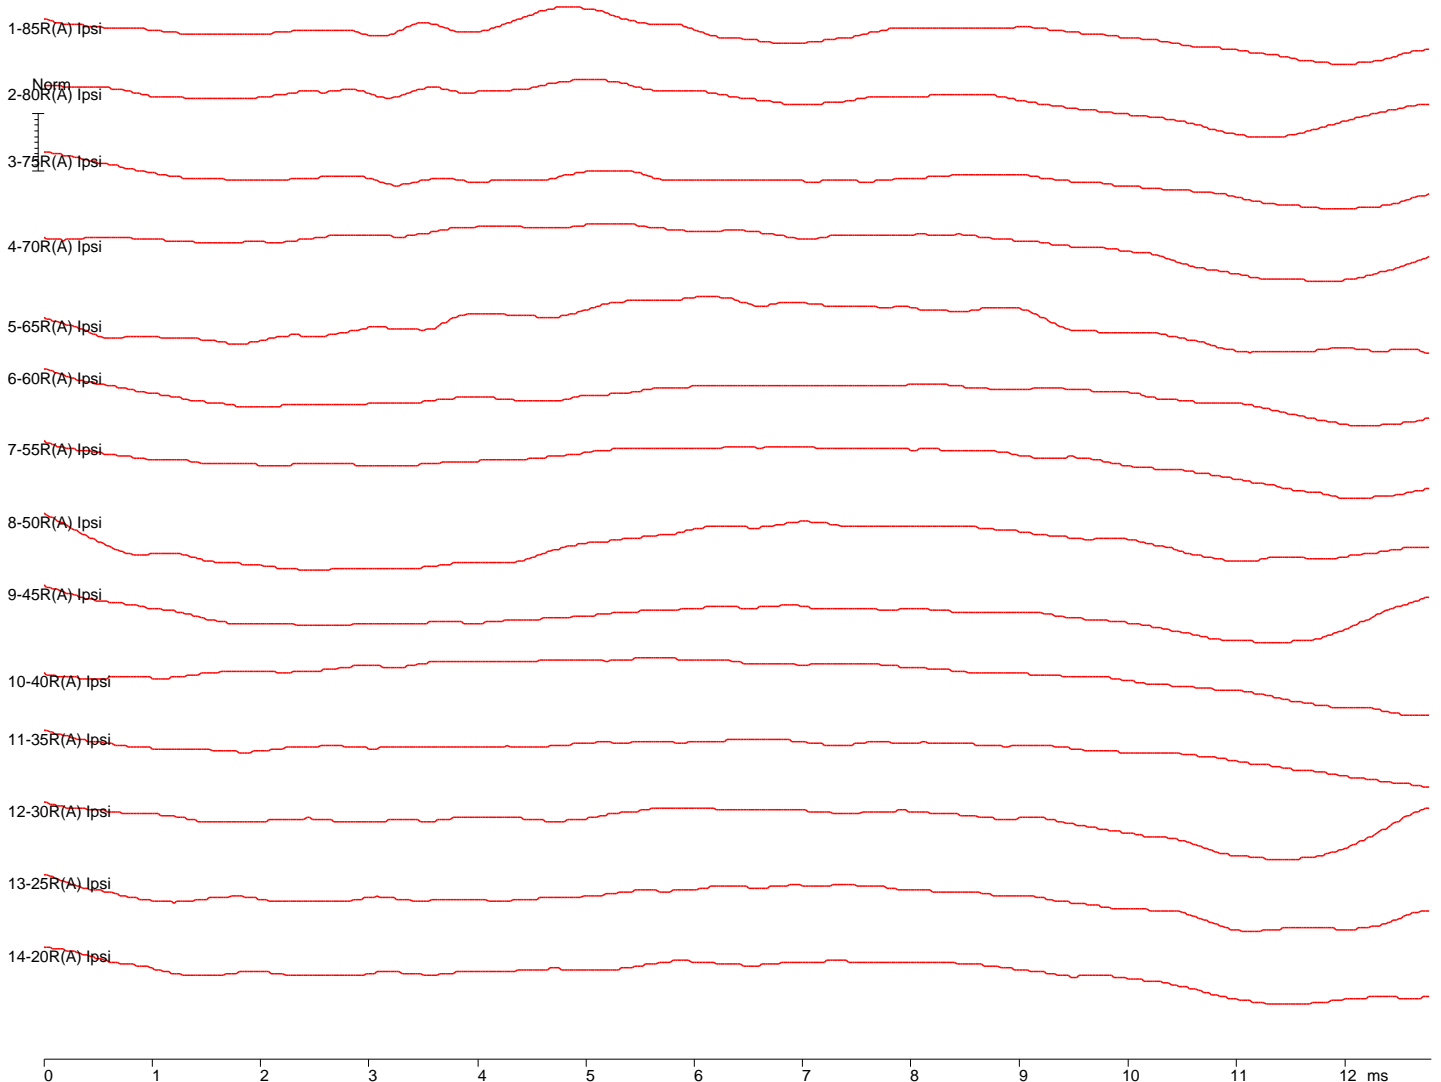

Num	Filename	Int	Ear	Stim. Type	Swps/Art	Rate	Mode	PP Amp	SNR	RN	Gain	Filters
1	56RA85A.5	85SPL	R	HFStm IHS7558_30kH	256/34	42.6	Altr	2.42	2.35	0.366	100	100-1500Hz
2	56RA80A.5	80SPL	R	HFStm IHS7558_30kH	256/31	42.6	Altr	2.55	1.64	0.377	100	100-1500Hz
3	56RA75A.5	75SPL	R	HFStm IHS7558_30kH	256/35	42.6	Altr	2.85	1.35	0.254	100	100-1500Hz
4	56RA70A.5	70SPL	R	HFStm IHS7558_30kH	256/35	42.6	Altr	2.14	0.99	0.356	100	100-1500Hz
5	56RA65A.5	65SPL	R	HFStm IHS7558_30kH	256/34	42.6	Altr	1.50	0.71	0.414	100	100-1500Hz
6	56RA60A.5	60SPL	R	HFStm IHS7558_30kH	256/34	42.6	Altr	2.67	0.49	1.088	100	100-1500Hz
7	56RA55A.5	55SPL	R	HFStm IHS7558_30kH	256/33	42.6	Altr	2.60	0.35	1.063	100	100-1500Hz
8	56RA50A.5	50SPL	R	HFStm IHS7558_30kH	256/33	42.6	Altr	2.53	0.55	1.986	100	100-1500Hz
9	56RA45A.5	45SPL	R	HFStm IHS7558_30kH	256/43	42.6	Altr	2.11	0.53	0.647	100	100-1500Hz
10	56RA40A.5	40SPL	R	HFStm IHS7558_30kH	256/38	42.6	Altr	2.21	0.51	0.680	100	100-1500Hz
11	56RA35A.5	35SPL	R	HFStm IHS7558_30kH	256/35	42.6	Altr	3.00	0.14	1.622	100	100-1500Hz
12	56RA30A.5	30SPL	R	HFStm IHS7558_30kH	256/35	42.6	Altr	2.43	0.40	0.849	100	100-1500Hz
13	56RA25A.5	25SPL	R	HFStm IHS7558_30kH	256/38	42.6	Altr	2.06	0.75	0.479	100	100-1500Hz
14	56RA20A.5	20SPL	R	HFStm IHS7558_30kH	256/35	42.6	Altr	2.35	0.60	0.482	100	100-1500Hz

SNR & RN: 4.00 - 9.00 ms Fmp:5.00 ms *-Indicates different region or point used

Num	Int	Ear	Peaks: Latency(ms) | Amp(uV) (AR=Amp Ratio)
1	85	R	
2	80	R	
3	75	R	
4	70	R	
5	65	R	
6	60	R	
7	55	R	
8	50	R	
9	45	R	
10	40	R	
11	35	R	
12	30	R	
13	25	R	
14	20	R