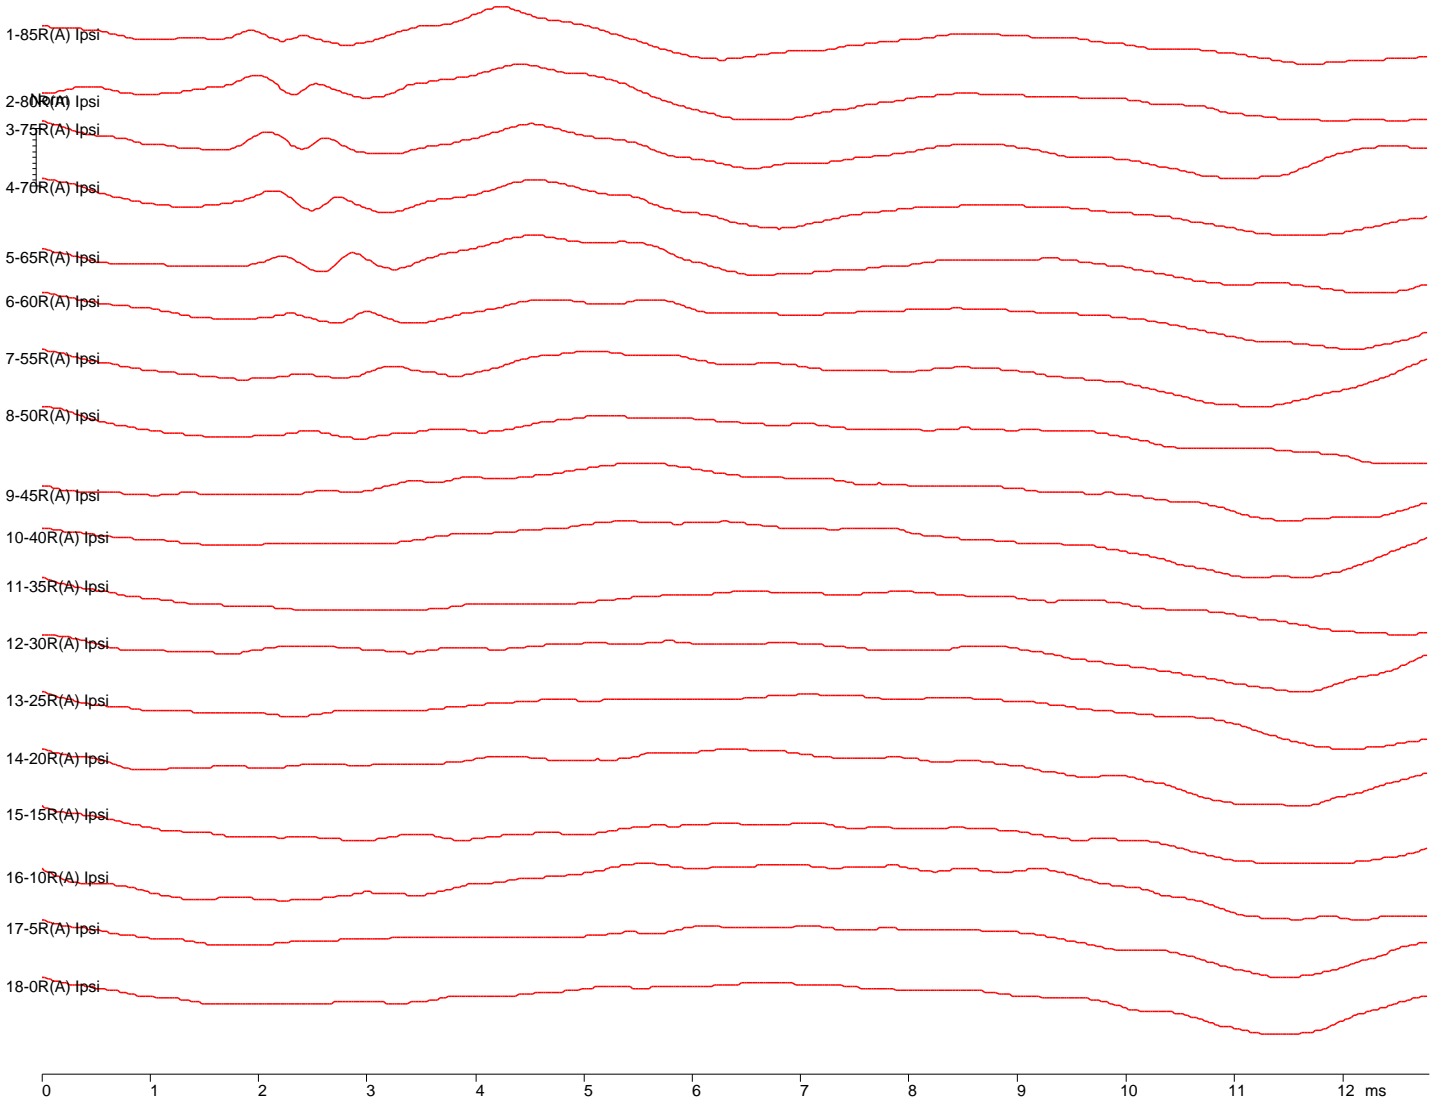

6860 SW 81st Street Miami, Florida 33143
305-668-6102 • 1-800-IHSYSTEMS • www.ihsys.com

A-44536-R 5304

ID: 3723094-A-44536 Page: 4 Test Date: Wednesday, April 24, 2024 DOB: Tuesday, January 2, 2024 Age: 3.7 months Report: Wednesday, April 24, 2024

Page 4

Num	Filename	Int	Ear	Stim. Type	Swps/Art	Rate	Mode	PP Amp	SNR	RN	Gain	Filters
1	56RA85A.4	85SPL	R	HFSM IHS7558_24kH	256/36	42.6	Altr	2.57	4.35	0.302	100	100-1500Hz
2	56RA80A.4	80SPL	R	HFSM IHS7558_24kH	256/36	42.6	Altr	2.06	1.45	0.861	100	100-1500Hz
3	56RA75A.4	75SPL	R	HFSM IHS7558_24kH	256/33	42.6	Altr	2.22	0.87	1.150	100	100-1500Hz
4	56RA70A.4	70SPL	R	HFSM IHS7558_24kH	256/33	42.6	Altr	2.17	2.17	0.487	100	100-1500Hz
5	56RA65A.4	65SPL	R	HFSM IHS7558_24kH	256/35	42.6	Altr	2.09	1.26	0.750	100	100-1500Hz
6	56RA60A.4	60SPL	R	HFSM IHS7558_24kH	256/28	42.6	Altr	3.30	1.19	0.493	100	100-1500Hz
7	56RA55A.4	55SPL	R	HFSM IHS7558_24kH	256/27	42.6	Altr	2.77	1.97	0.339	100	100-1500Hz
8	56RA50A.4	50SPL	R	HFSM IHS7558_24kH	256/33	42.6	Altr	2.32	1.08	0.378	100	100-1500Hz
9	56RA45A.4	45SPL	R	HFSM IHS7558_24kH	256/36	42.6	Altr	1.97	1.25	0.417	100	100-1500Hz
10	56RA40A.4	40SPL	R	HFSM IHS7558_24kH	256/32	42.6	Altr	2.04	0.96	0.436	100	100-1500Hz
11	56RA35A.4	35SPL	R	HFSM IHS7558_24kH	256/33	42.6	Altr	2.98	1.22	0.397	100	100-1500Hz
12	56RA30A.4	30SPL	R	HFSM IHS7558_24kH	256/34	42.6	Altr	1.95	0.38	0.457	100	100-1500Hz
13	56RA25A.4	25SPL	R	HFSM IHS7558_24kH	256/36	42.6	Altr	1.92	0.36	0.428	100	100-1500Hz
14	56RA20A.4	20SPL	R	HFSM IHS7558_24kH	256/34	42.6	Altr	1.97	0.59	0.481	100	100-1500Hz
15	56RA15A.4	15SPL	R	HFSM IHS7558_24kH	256/33	42.6	Altr	2.34	1.64	0.202	100	100-1500Hz
16	56RA10A.4	10SPL	R	HFSM IHS7558_24kH	256/36	42.6	Altr	1.24	0.69	0.335	100	100-1500Hz
17	56RA5A.4	5SPL	R	HFSM IHS7558_24kH	256/35	42.6	Altr	1.75	0.47	0.497	100	100-1500Hz
18	56RA0A.4	0SPL	R	HFSM IHS7558_24kH	256/33	42.6	Altr	2.16	0.77	0.379	100	100-1500Hz

System SNR & RN Region: 4.00 - 9.00 ms *indicates different region used

Num	Int	Ear	Peaks: Latency(ms) | Amp(uV) (AR=Amp Ratio)
1	85	R	
2	80	R	
3	75	R	
4	70	R	
5	65	R	
6	60	R	
7	55	R	
8	50	R	
9	45	R	
10	40	R	
11	35	R	
12	30	R	
13	25	R	
14	20	R	
15	15	R	
16	10	R	
17	5	R	
18	0	R